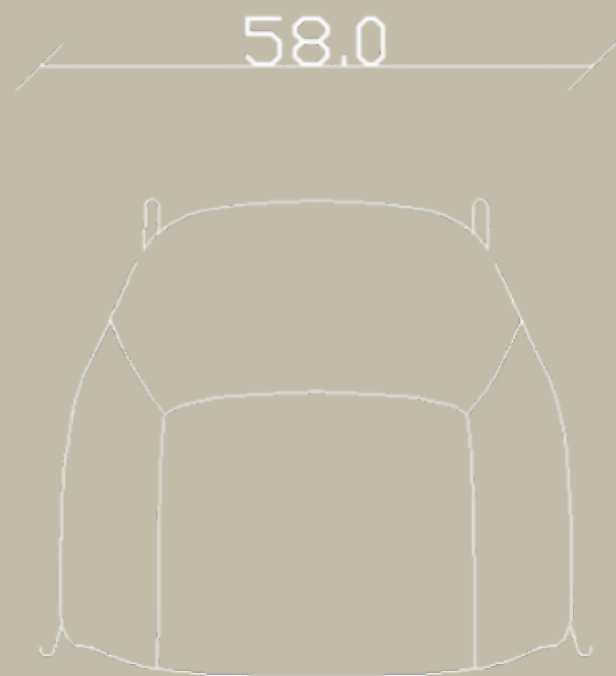

MARELLI

CHIA DINING CHAIR

9CHI104 | 58x53x77H

Chia is a versatile stool with soft, organic forms, available in four metal or wood bases, offering limitless customization options.

Leather
Cat. Extra
ART.
LEVANTE
C/5608

Metal
Brushed
Antique
Gold
OPM15