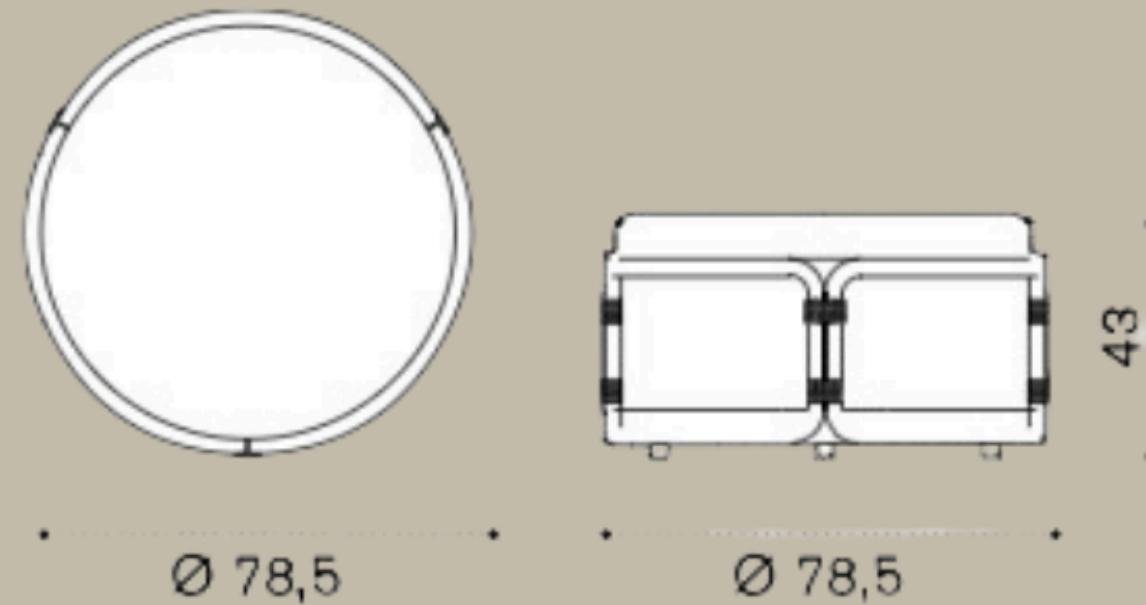

PP41 Polypropylene Aegean Blue Fabric

ETHIMO

ROTIN POUF

78.5x43H

The Rotin lounge collection, featuring a sofa, armchair, coffee table, and pouf in pickled teak, blends Asian-inspired bamboo and rattan techniques to offer a fresh approach to outdoor social relaxation.