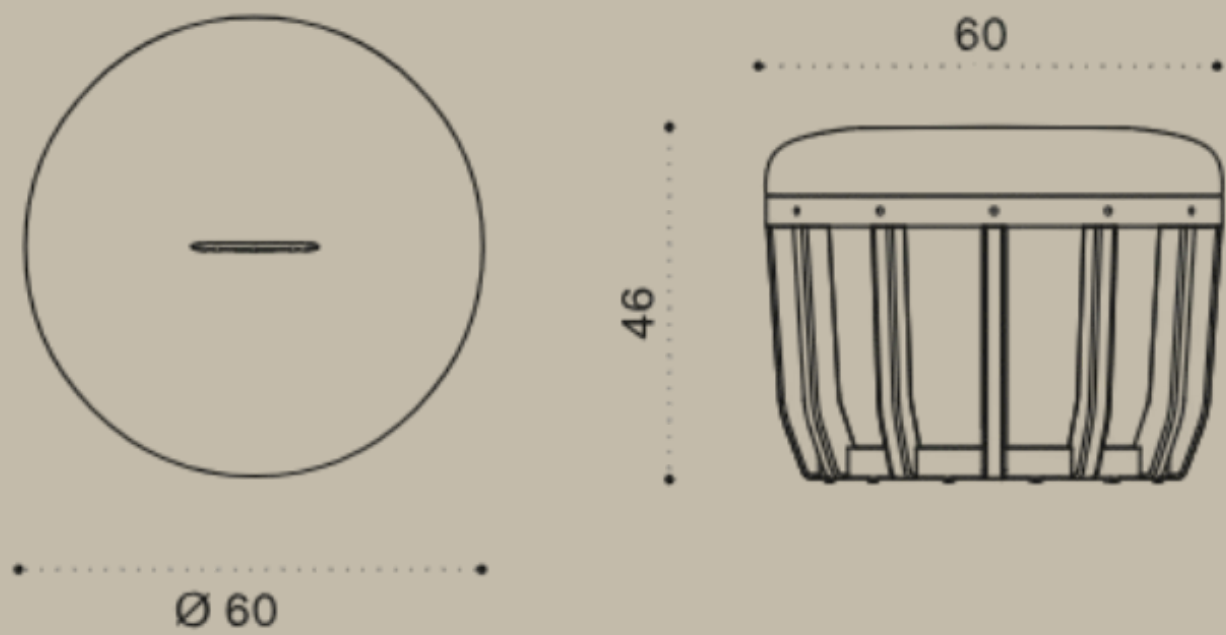

ETHIMO

SWING POUF

60x46H

Patrick Norguet's Swing collection for Ethimo combines an outer metal frame with inner teak slats, creating a harmonious interplay of lines and materials in lounge and dining furniture.