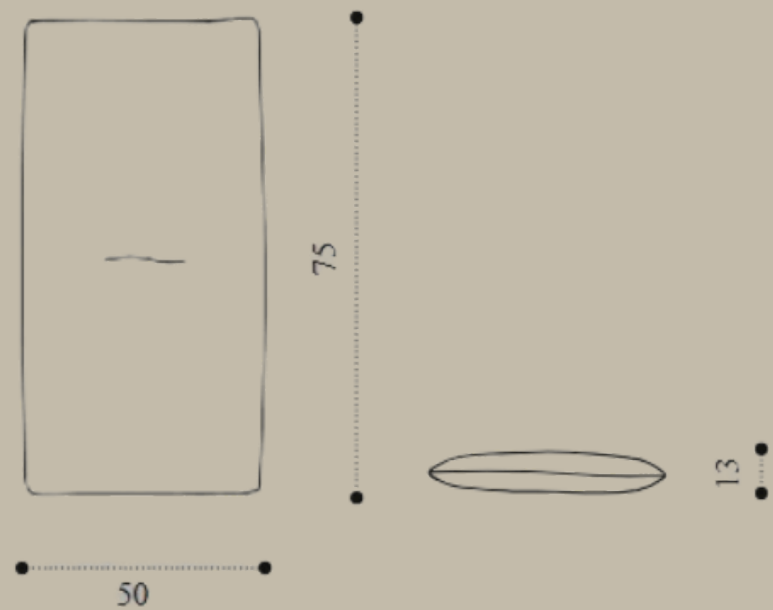

P12 Polyester Rubelli Gris Sauge

ETHIMO

HOLIDAY UMBRELLA

3X3M

Supported by a natural wood post, with geometrically symmetrical lines, Holiday is a practical and essential accessory for outdoor spaces.

A1 Acrylic Ivory