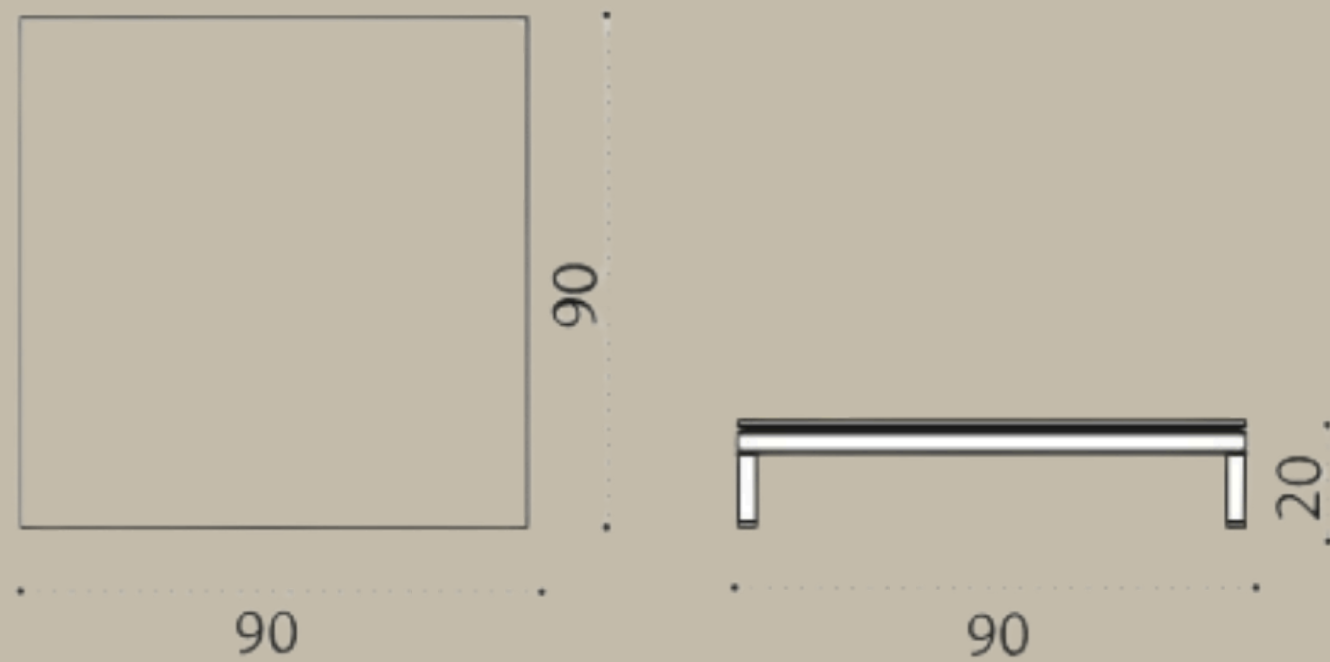

Alu. Silver/Teak

Travertino Silver

ETHIMO

BAIA COFFEE TABLE

90x90x20H

Ethimo and Christophe Pillet's Baia and Costiera collections introduce a refined approach to yacht design, blending outdoor and interior decor for a seamless, limitless open-air living experience on the sea.