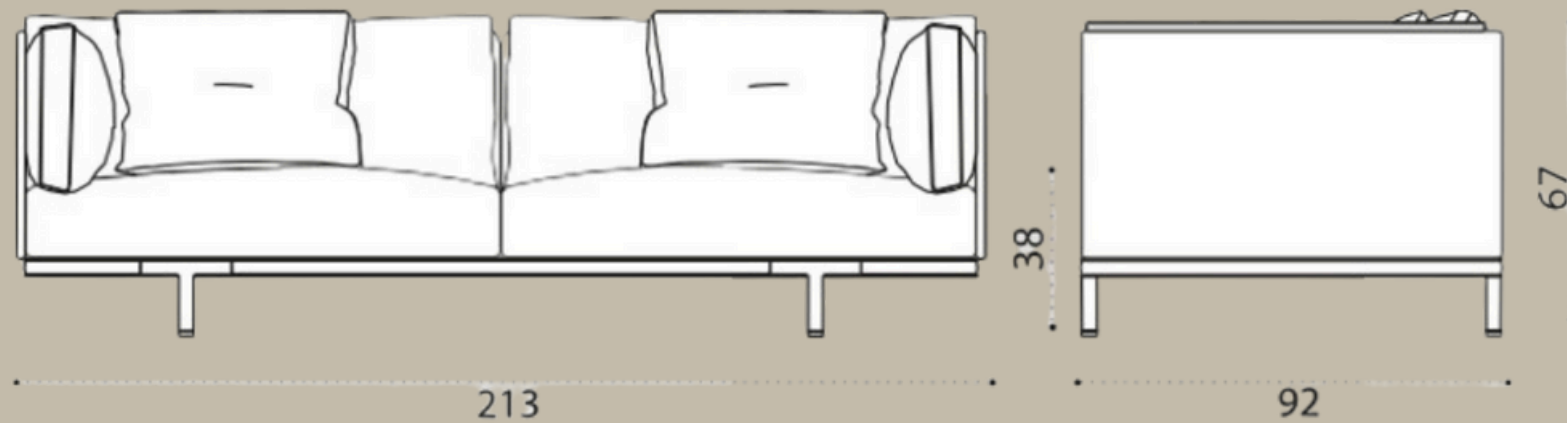

Alu. Silver/Teak

Linen-Faux Feather

ETHIMO

BAIA ARMCHAIR

96x96x70H

Ethimo and Christophe Pillet's Baia and Costiera collections introduce a refined approach to yacht design, blending outdoor and interior decor for a seamless, limitless open-air living experience on the sea.