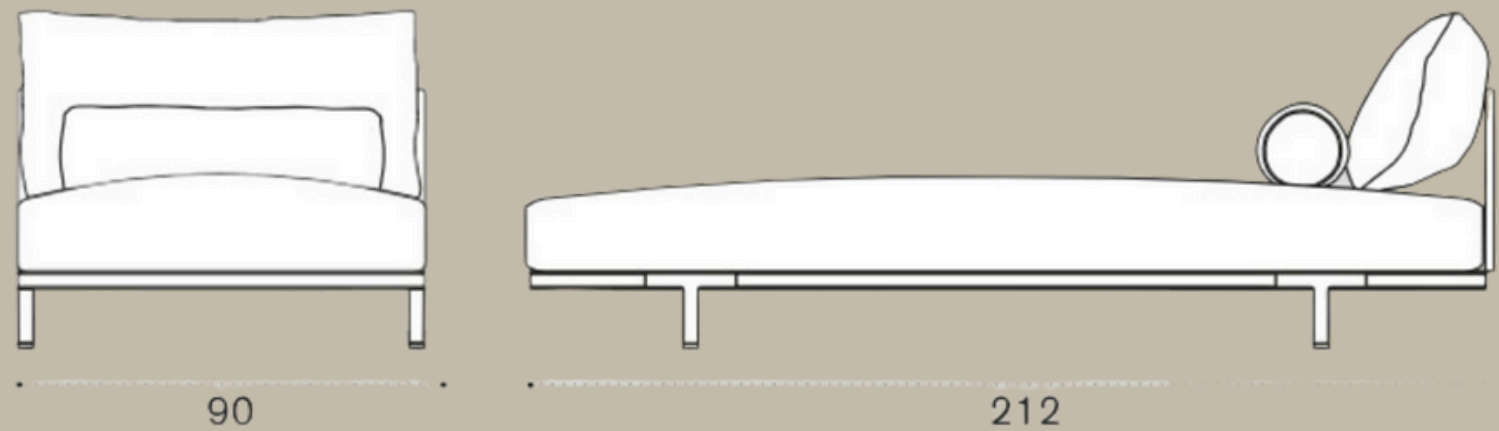

Alu. Silver/Teak

Linen-Faux Feather

ETHIMO

BAIA SUNBED

92x214x60H

Ethimo and Christophe Pillet's Baia and Costiera collections introduce a refined approach to yacht design, blending outdoor and interior decor for a seamless, limitless open-air living experience on the sea.