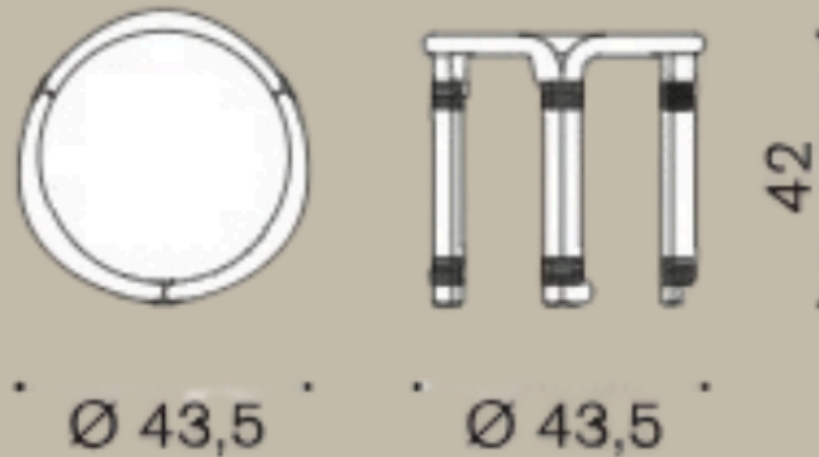

PP40 Polypropylene
Ice Fabric

T5 Pickled teak

ETHIMO

ROTIN COFFEE TABLE

43.5x42H

The Rotin lounge collection, featuring a sofa, armchair, coffee table, and pouf in pickled teak, blends Asian-inspired bamboo and rattan techniques to offer a fresh approach to outdoor social relaxation.