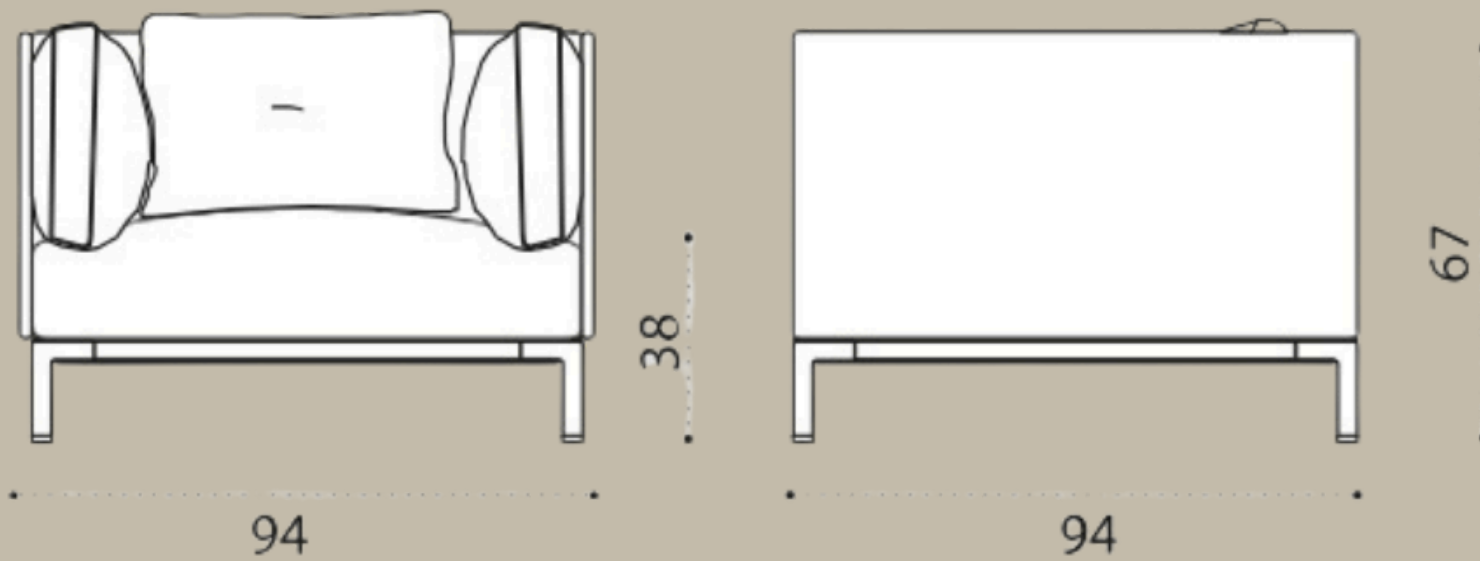

Alu. Silver/Teak

Linen-Faux Feather

ETHIMO

BAIA ARMCHAIR

96x96x70H

Ethimo and Christophe Pillet's Baia and Costiera collections introduce a refined approach to yacht design, blending outdoor and interior decor for a seamless, limitless open-air living experience on the sea.