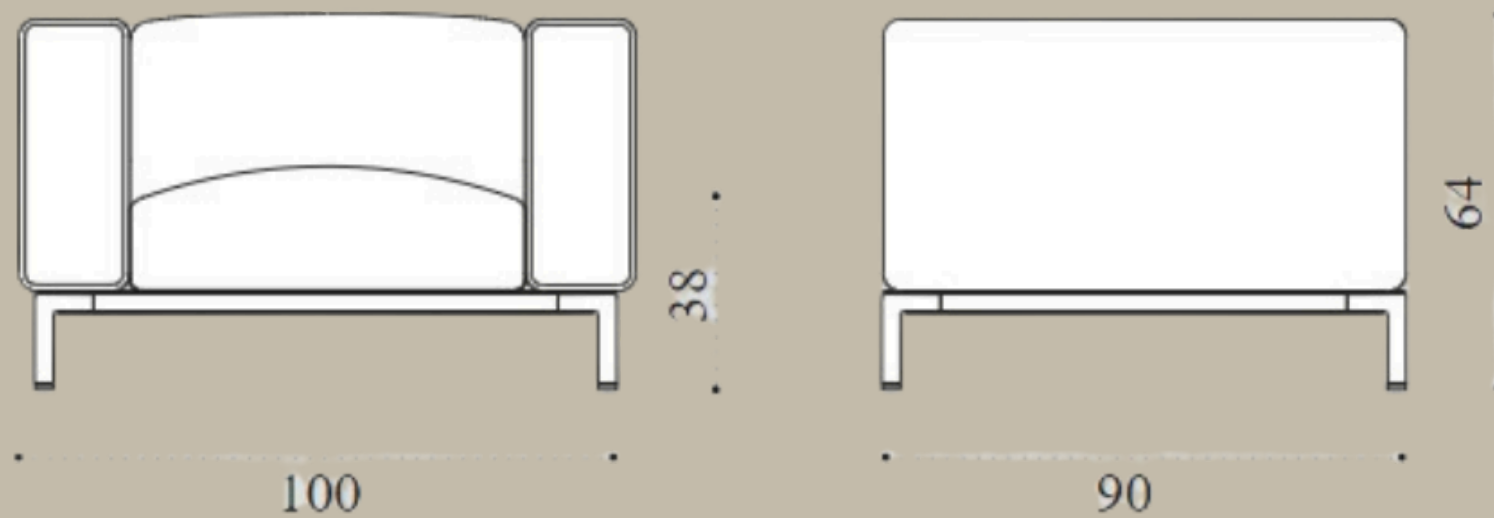

ETHIMO

COSTIERA ARMCHAIR

100x90x64H

Christophe Pillet's Costiera yacht collection blends aesthetics and functionality with premium materials and stylish, comfortable designs for modern floating lounges.

Alu. Silver/Teak

PP56 Polypropylene
Maiorca