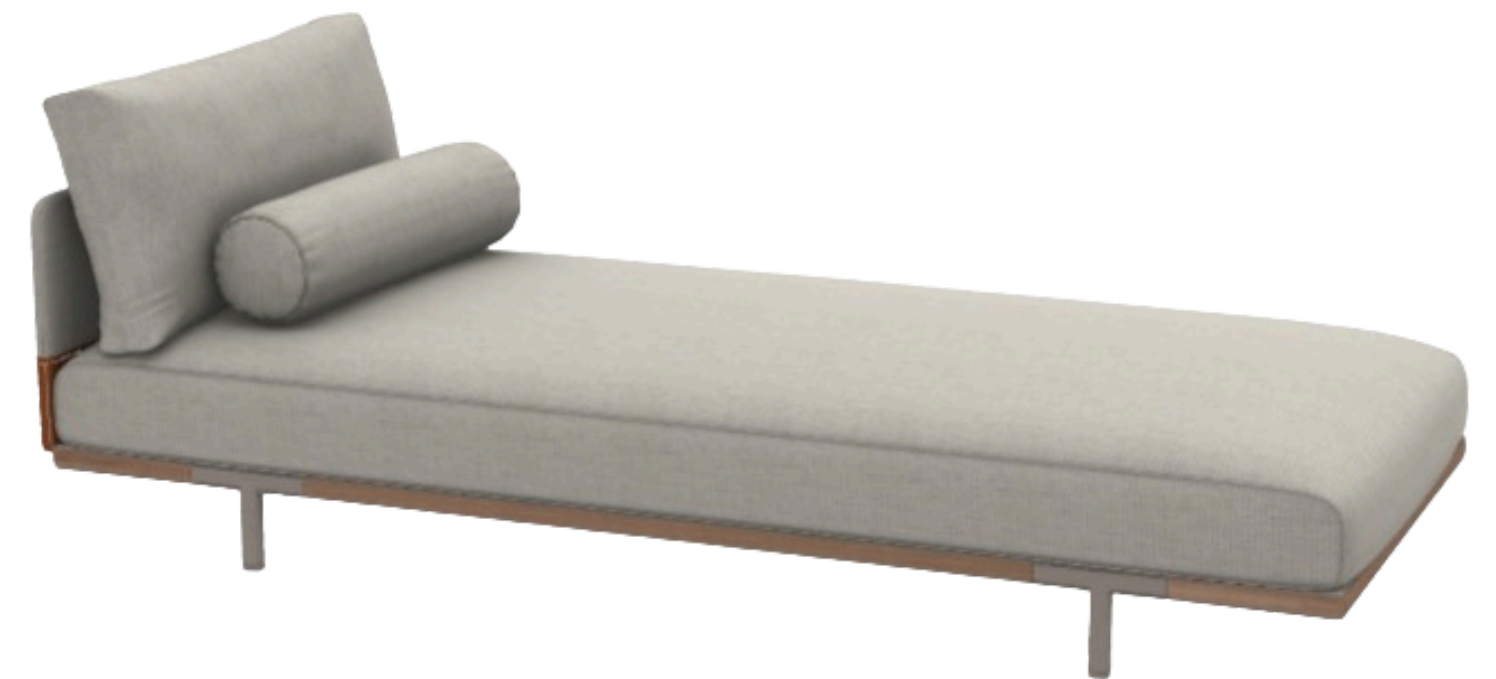

ETHIMO

BAIA SUNBED

92x214x60H

Ethimo and Christophe Pillet's Baia and Costiera collections introduce a refined approach to yacht design, blending outdoor and interior decor for a seamless, limitless open-air living experience on the sea.

Alu. Silver/Teak

Linen-Faux Feather