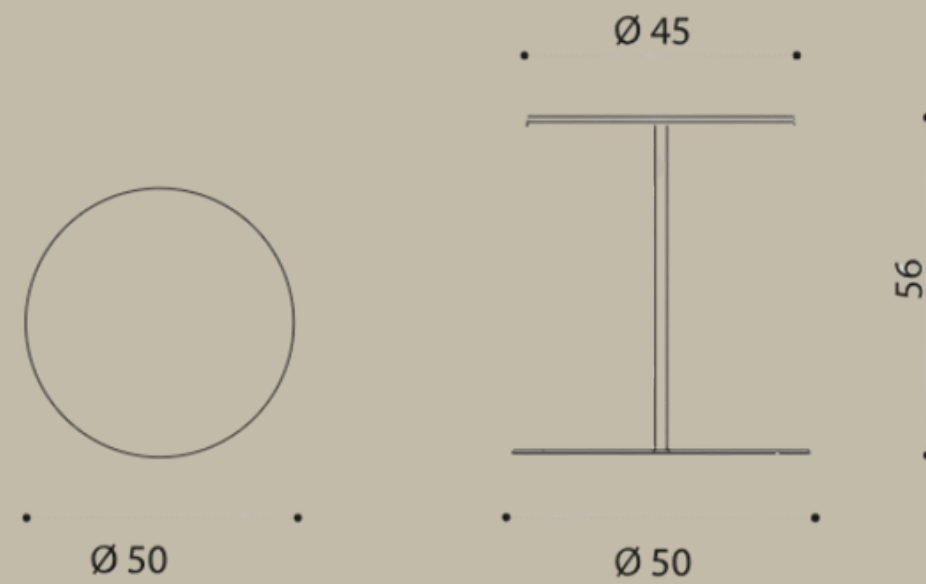

T5 Pickled teak

LS / Ceramic stone Sand

ETHIMO

TENDER SIDE TABLE

50x46H

Christophe Pillet's Tender side table for Ethimo features elegant, simple lines, making it a versatile accessory that complements various lounge styles and configurations.