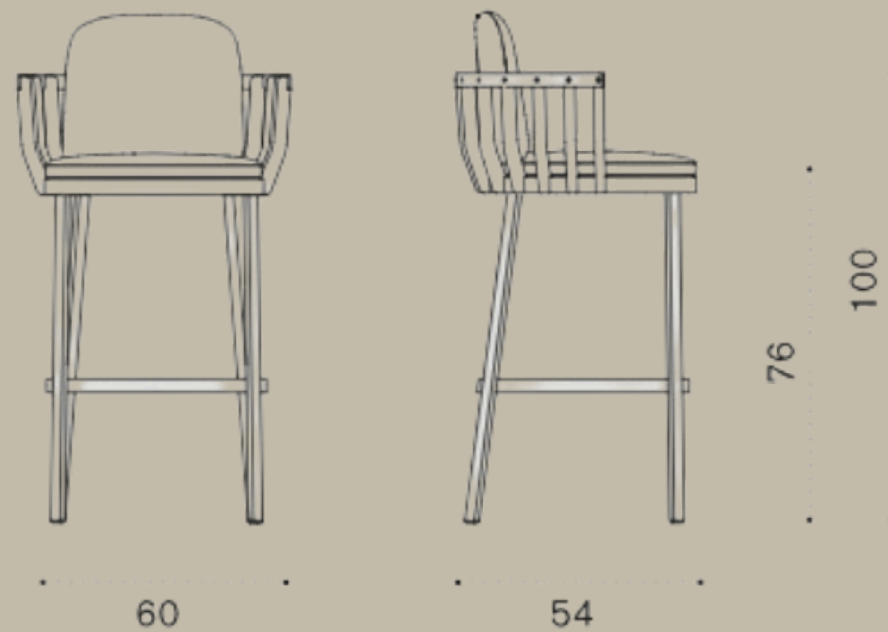

T1 Natural teak

ETHIMO

SWING STOOL

60x54x100H

Patrick Norguet's Swing collection for Ethimo combines an outer metal frame with inner teak slats, creating a harmonious interplay of lines and materials in lounge and dining furniture.

T1 Natural teak

48 Aluminium Textured
matt Sepia Black

ETHIMO

ENJOY HIGH TABLE

70x70x106H

The Enjoy collection of outdoor tables from Ethimo features essential lines and a contemporary style, designed to pair with any lounge or dining chair for both private and contract use.