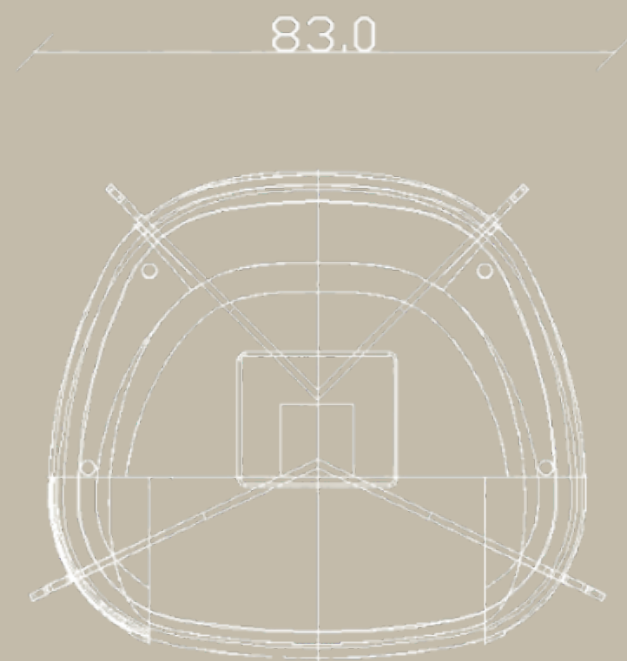

MARELLI

SIGN ARMCHAIR

9SI112 | 83x75x75H

Sign is a customizable family of armchairs and sofas inspired by 1970s curves, offering various base and material options, perfect for enriching living rooms, lobbies, and upscale spaces.

Leather

Cat. Extra
ART.
LEVANTE
C/5608

Metal

Brushed
Antique
Gold
OPM15