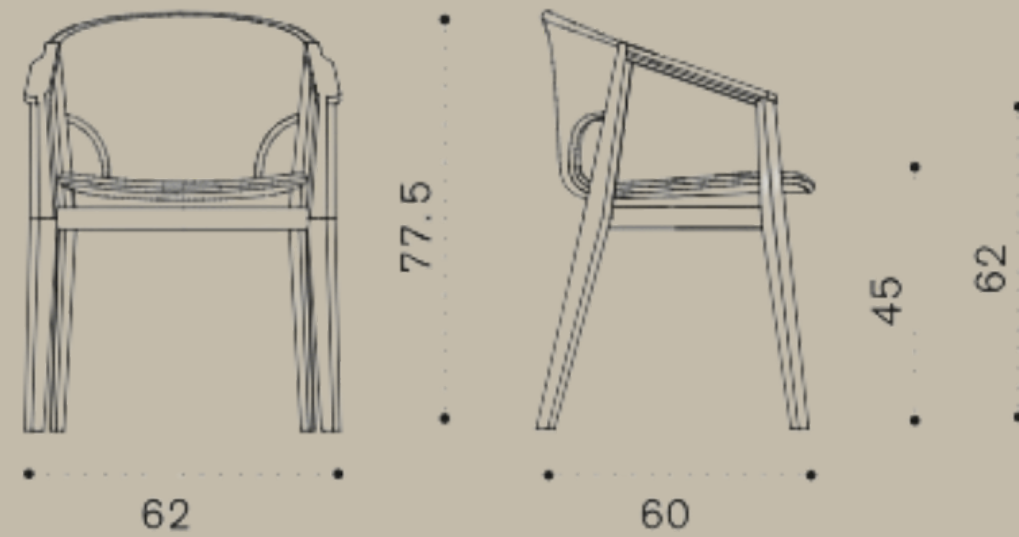

ETHIMO

KNIT ARMCHAIR

62x60x77.5H

The Knit collection combines teak and woven rope for stylish, functional furniture, now including pickled teak, light gray rope, and a rocking lounge chair inspired by the bergère.