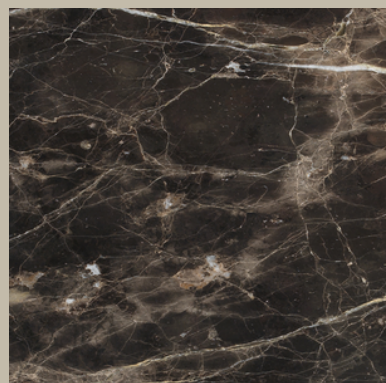

Marble
Cat.3
Calacatta
OPP7

Metal
Painted
Anodyc
Bronze
OPM18

MARELLI

KOFI COFFEE TABLE

7KO102 | 90X90X28H

The Kofi collection features elegant coffee tables with a folded metal base resembling a cylinder, customizable in various finishes, and topped with marble, porcelain stoneware, or glass, offering versatility for both contract and residential spaces.