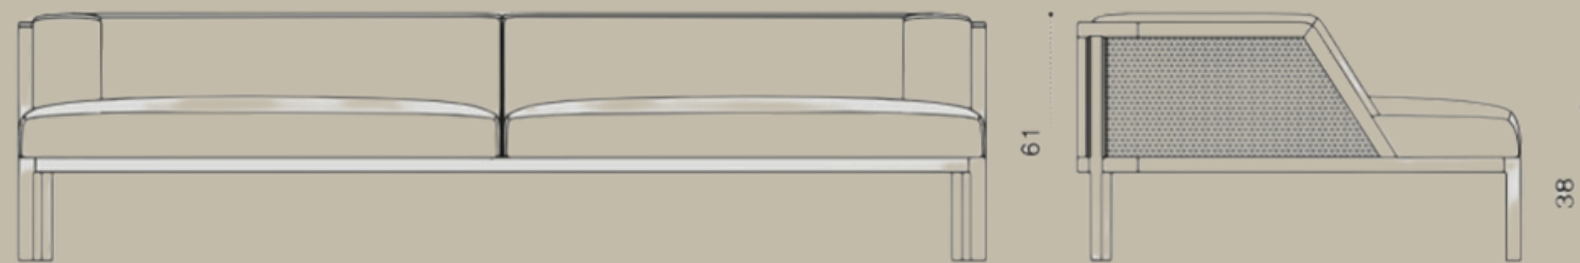

A25 Acrylic Nature White

ETHIMO

GRAND LIFE SOFA

240x110x61H

Christophe Pillet's Grand Life collection for Ethimo features lounge furniture with inviting ergonomics, reflecting a relaxed and sophisticated outdoor living lifestyle.