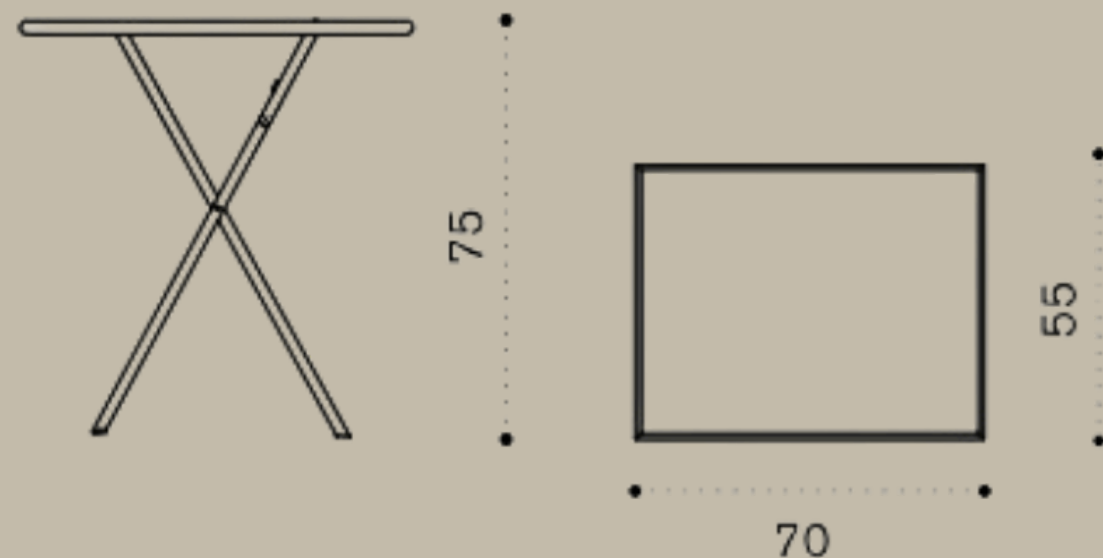

SMART SIDE TABLE

43x43x35H

The Smart metal table pairs effortlessly with loungers and lounge chairs from the Ethimo collection.

43 Aluminium Textured matt Warmwhite

ETHIMO

FLOWER TABLE

55x70x75H

The Flower collection is a line of tables and chairs in which colored metal runs through the bright colors of nature.