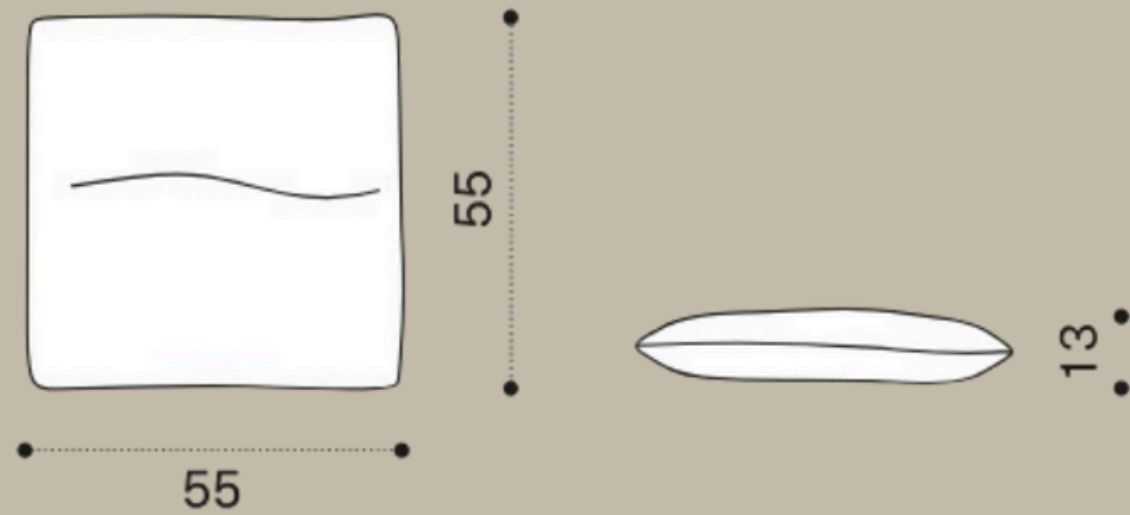

P10 Polyester Rubelli Outcross Olive Blue

ETHIMO

RAFAEL CUSHION

55x55

Paola Navone's Rafael collection features a bold design with a brushed teak structure, metal accents, and artisanal marble and stone, complemented by sophisticated textiles for its cushions.