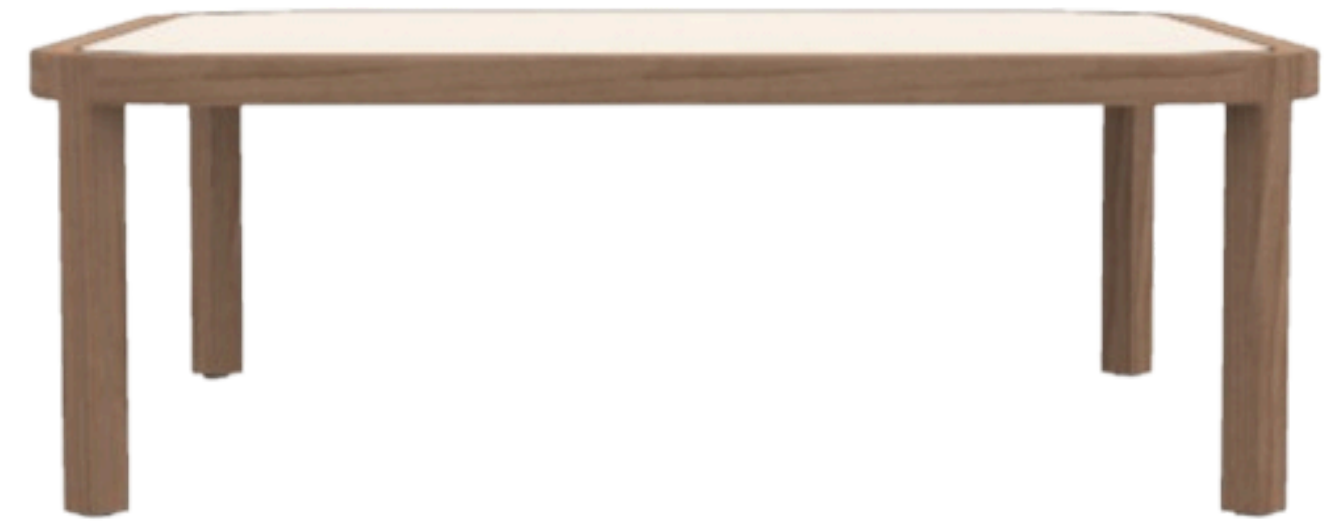

ETHIMO

GRAND LIFE COFFEE TABLE

100x100x35H

Christophe Pillet's Grand Life collection for Ethimo features lounge furniture with inviting ergonomics, reflecting a relaxed and sophisticated outdoor living lifestyle.