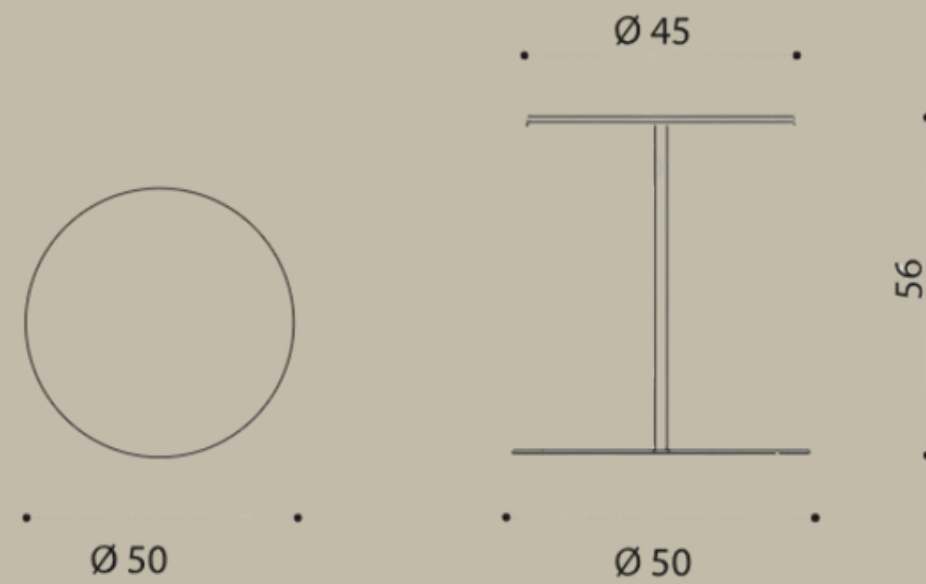

T1 Natural teak

M70 Textured matt Silver

ETHIMO

TENDER SIDE TABLE

50x46H

Christophe Pillet's Tender side table for Ethimo features elegant, simple lines, making it a versatile accessory that complements various lounge styles and configurations.