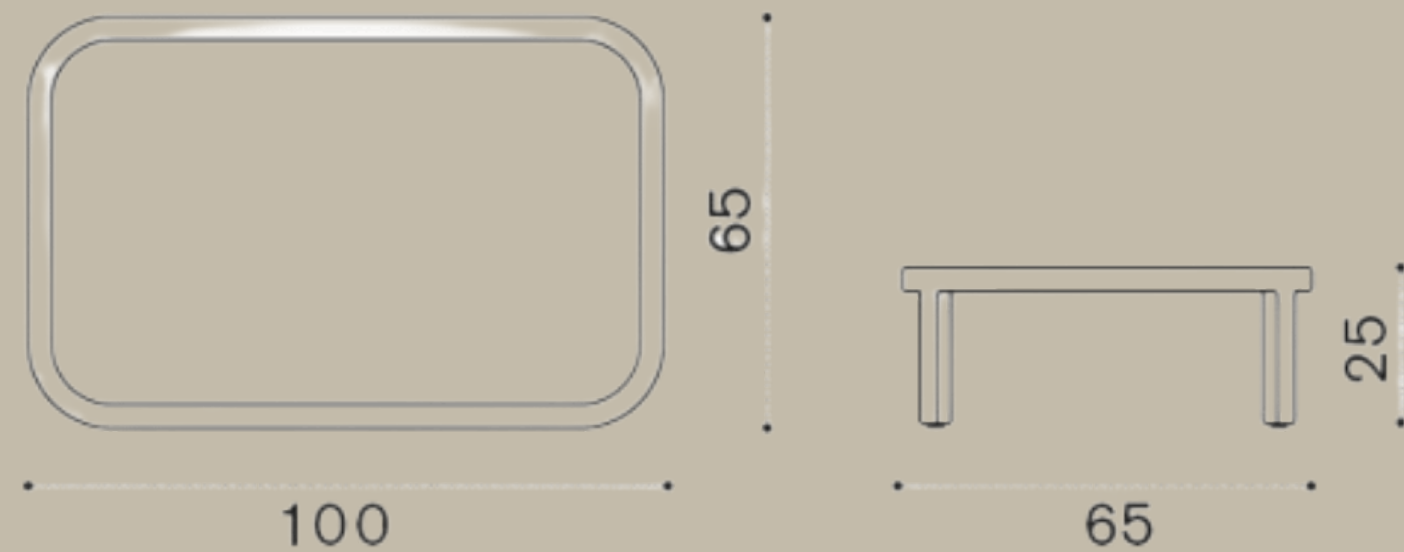

T1 Natural teak

LI / Ceramic Stone Ice
White

ETHIMO

GRAND LIFE COFFEE TABLE

100x100x35H

Christophe Pillet's Grand Life collection for Ethimo features lounge furniture with inviting ergonomics, reflecting a relaxed and sophisticated outdoor living lifestyle.