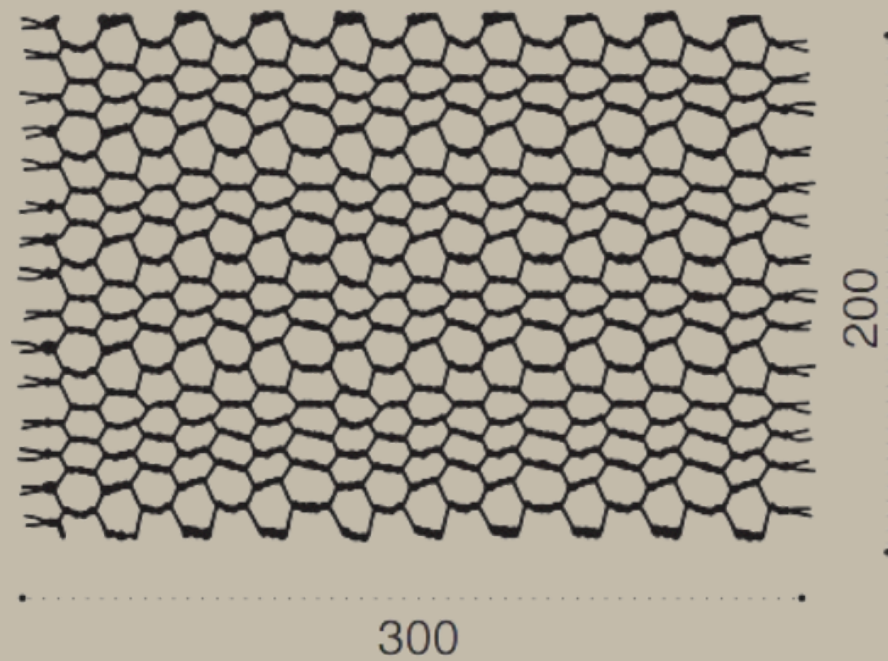

ETHIMO

NODI RUG

3x2M

Ethimo and Studiopepe's Tetide outdoor rug feature striking geometric patterns in warm colors, with a refined weave that creates a three-dimensional yarn effect.