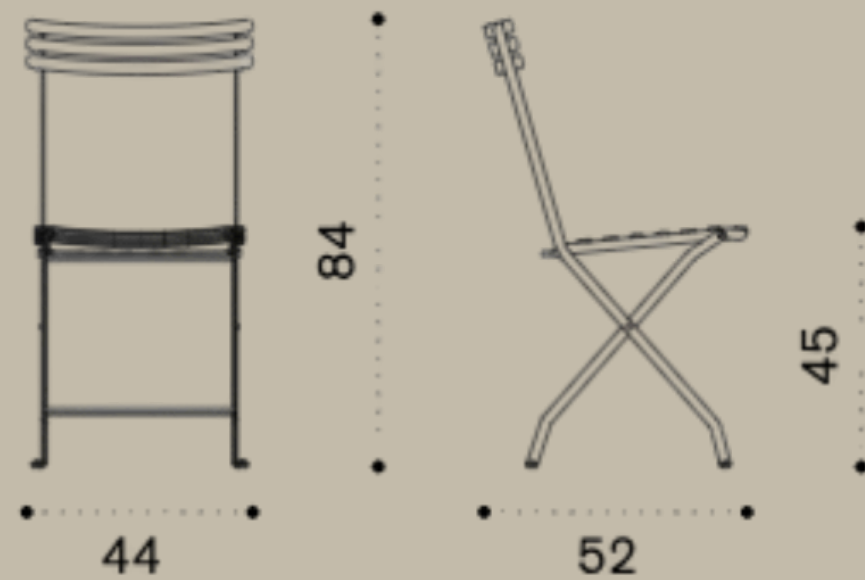

ETHIMO

FLOWER CHAIR

55x70x75H

The Flower collection is a line of tables and chairs in which colored metal runs through the bright colors of nature.

M66 Metal Textured matt Cinnamon