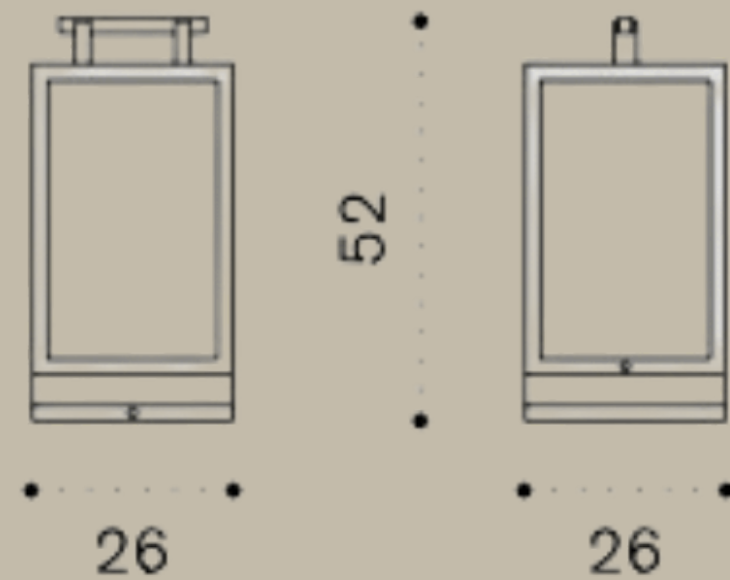

LI / Ceramic Stone
Ice White

ETHIMO

CARRE LAMP

26x52H

Carrè by Niccolò Grassi, wood and metal come together to create a lantern, available in various sizes, which is inspired by the classics of the 20th century.