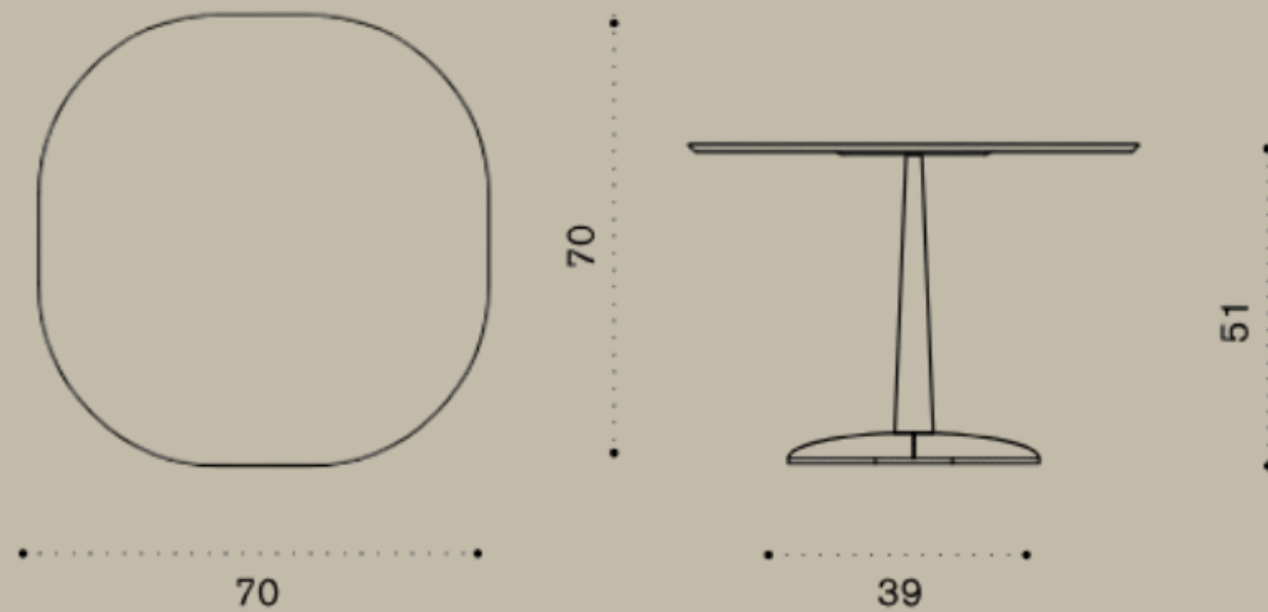

ETHIMO

ENJOY COFFEE TABLE

70x70x51H

The Enjoy collection of outdoor tables from Ethimo features essential lines and a contemporary style, designed to pair with any lounge or dining chair for both private and contract use.

44 Aluminium
Textured matt
Warmgrey

LT / Ceramic Grey