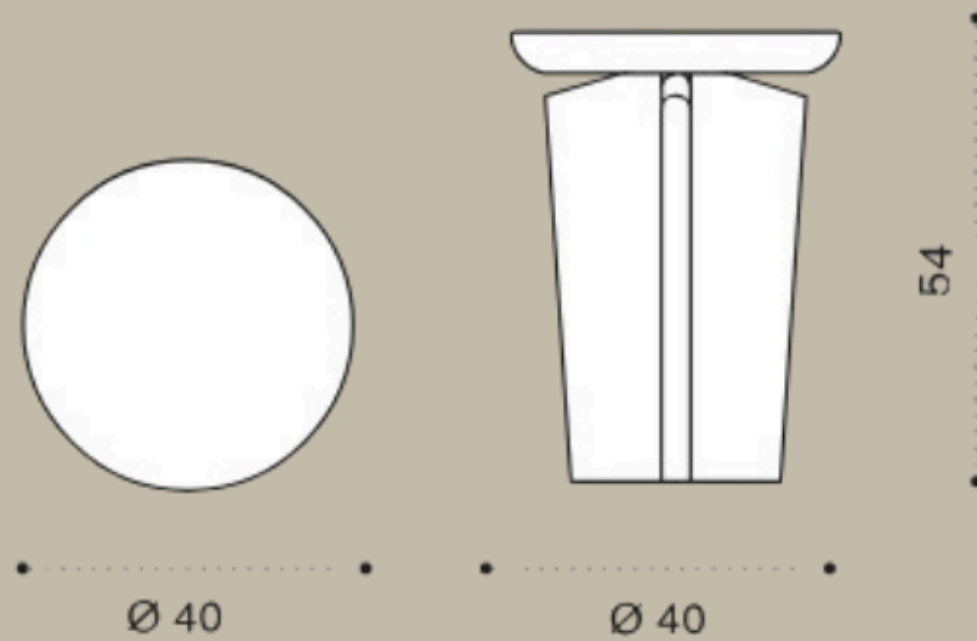

PP56 Polypropylene
Maiorca

ETHIMO

CROSS COFFEE TABLE

40x54H

Patrick Norguet's Cross coffee tables for Ethimo feature eco-friendly materials and versatile, nature-inspired designs in three sizes for indoor and outdoor use.