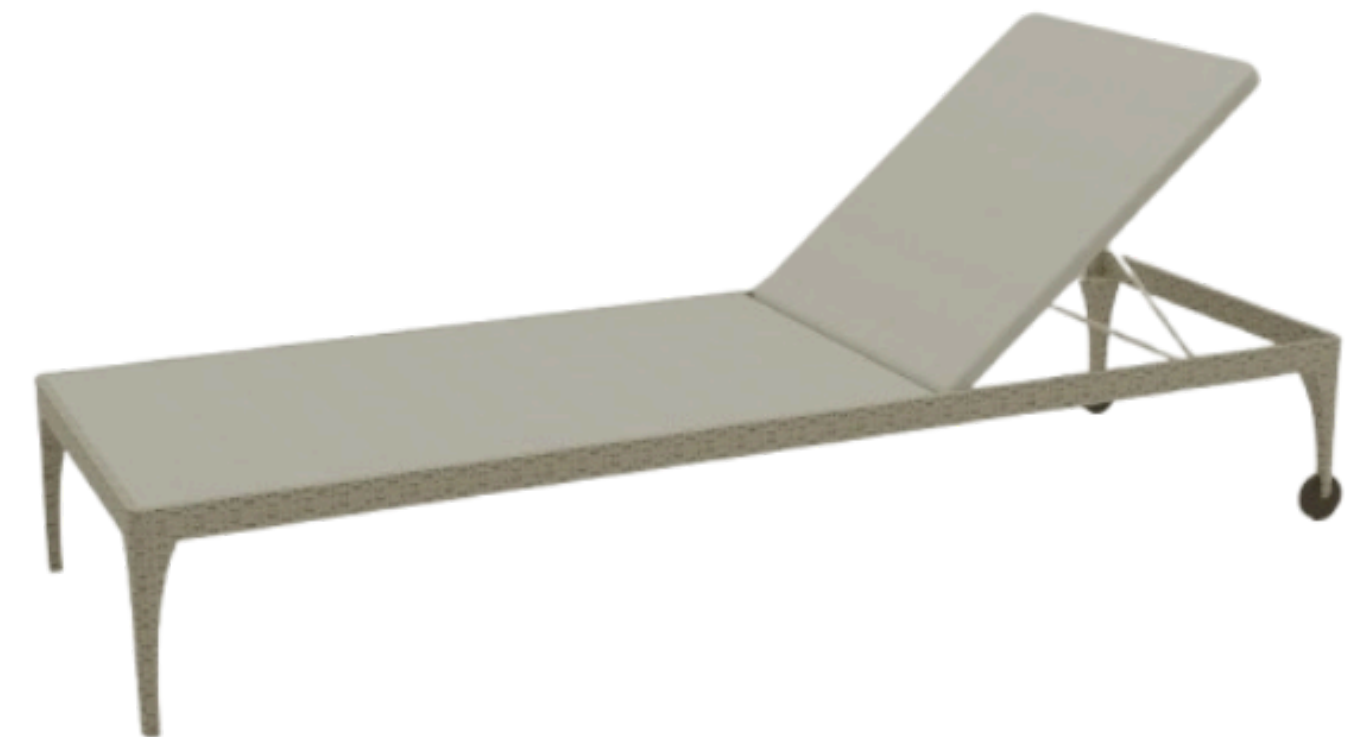

ETHIMO

INFINITY SUN BED

210x65x35H

The Infinity collection features a versatile lounge seating system with limitless configuration options, complemented by chairs, tables, loungers, and the added comfort of Lightwick fiber.

W23 / Lightwick
warmwhite

AW25 Acrylic Nature
White