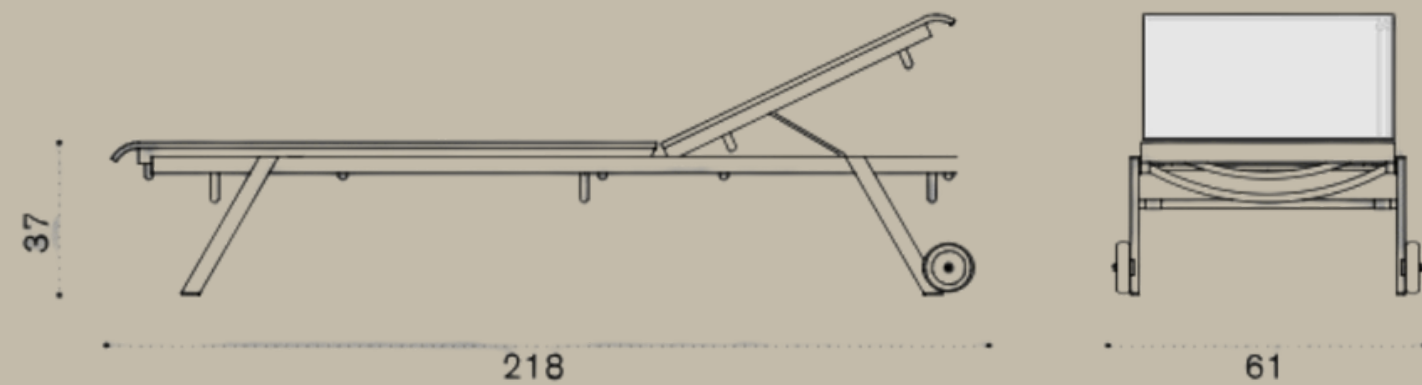

E57 Ethitex White

T5 Pickled teak

ETHIMO

ELISIR SUN BED

210x65x35H

The Elisir collection blends classic design with modern outdoor living needs, offering a timeless style through a coordinated range of seating, tables, and accessories.