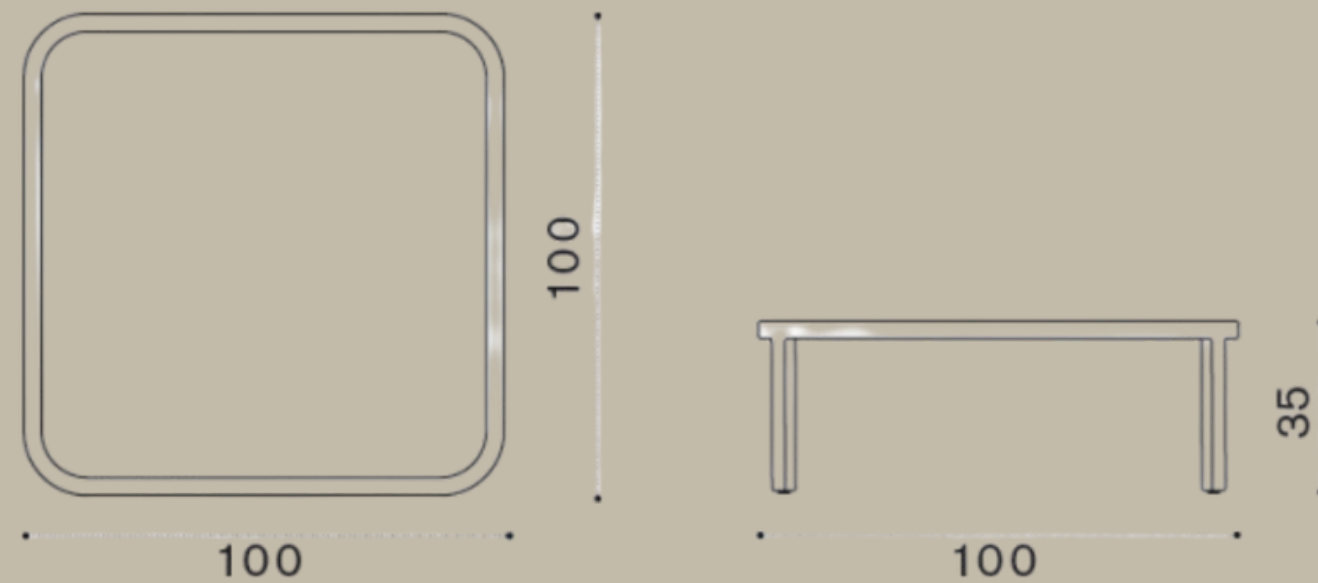

T1 Natural teak

LI / Ceramic Stone Ice
White

ETHIMO

GRAND LIFE COFFEE TABLE

100x100x35H

Christophe Pillet's Grand Life collection for Ethimo features lounge furniture with inviting ergonomics, reflecting a relaxed and sophisticated outdoor living lifestyle.