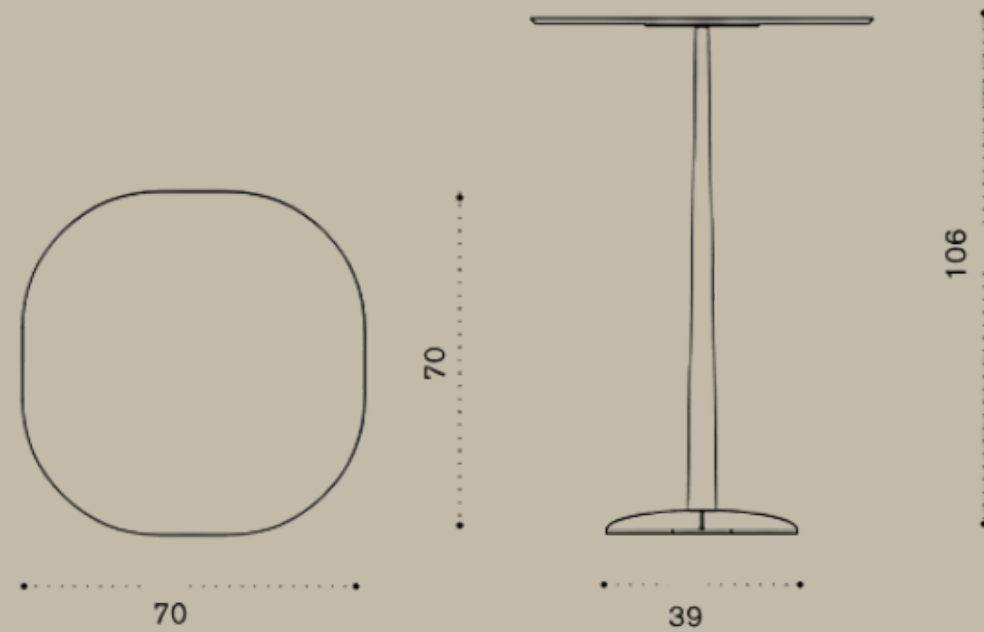

T1 Natural teak

48 Aluminium Textured
matt Sepia Black

ETHIMO

ENJOY HIGH TABLE

70x70x106H

The Enjoy collection of outdoor tables from Ethimo features essential lines and a contemporary style, designed to pair with any lounge or dining chair for both private and contract use.