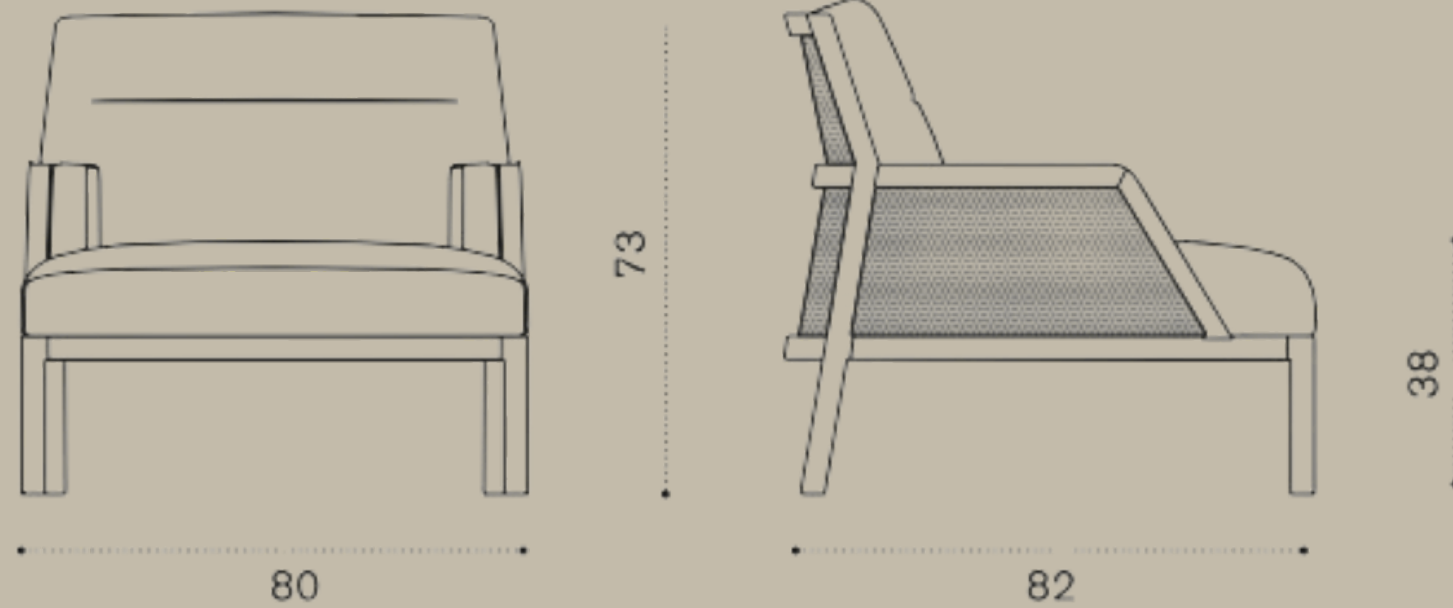

A25 Acrylic Nature White

ETHIMO

GRAND LIFE ARMCHAIR

80x73H

Christophe Pillet's Grand Life collection for Ethimo features lounge furniture with inviting ergonomics, reflecting a relaxed and sophisticated outdoor living lifestyle.