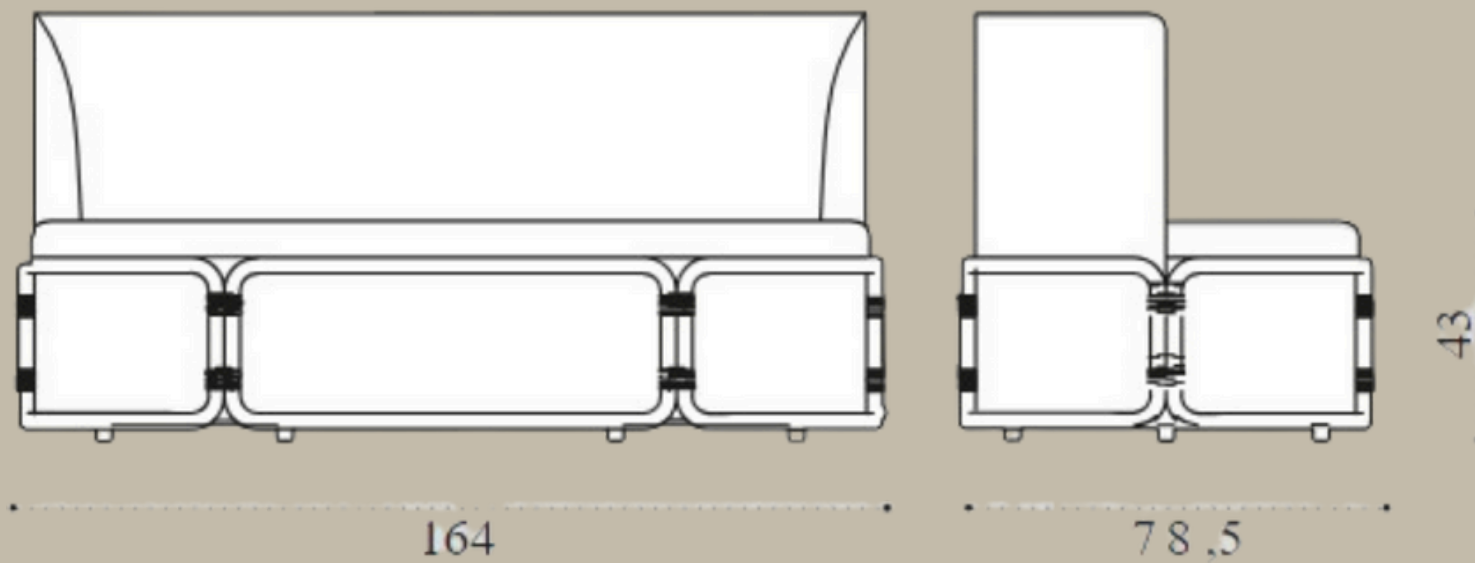

M43 Textured matt
Warmwhite

T5 Pickled teak

ETHIMO

ROTIN SOFA

164x78.5x80H

The Rotin lounge collection, featuring a sofa, armchair, coffee table, and pouf in pickled teak, blends Asian-inspired bamboo and rattan techniques to offer a fresh approach to outdoor social relaxation.