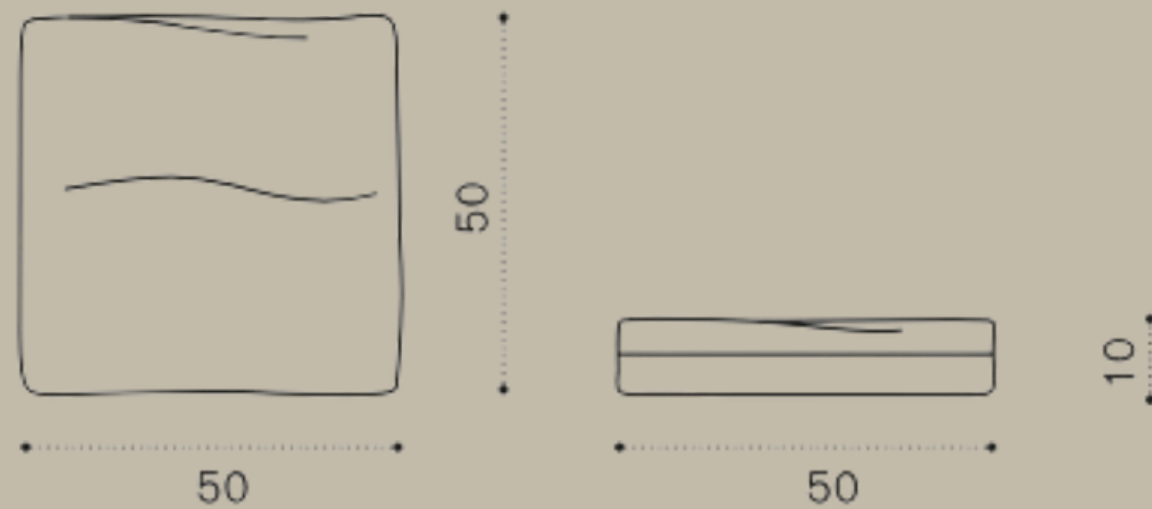

T1 Natural teak

A25 Acrylic Nature White

ETHIMO

GRAND LIFE CUSHION

50x50

Christophe Pillet's Grand Life collection for Ethimo features lounge furniture with inviting ergonomics, reflecting a relaxed and sophisticated outdoor living lifestyle.