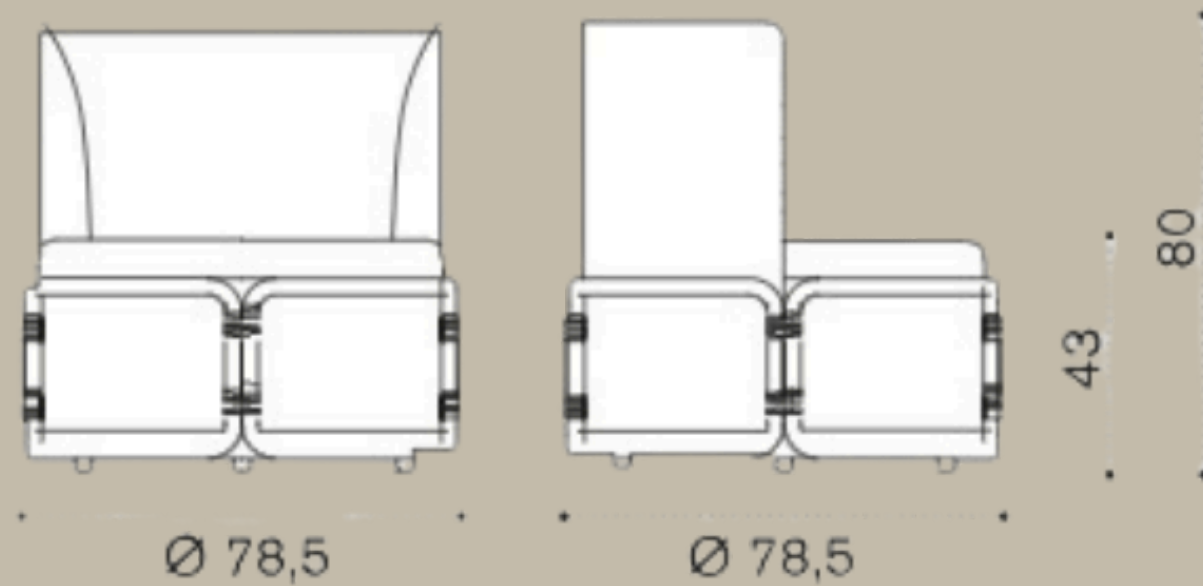

P29 Polyester Rubelli Velvetforty Chartreuse

ETHIMO

ROTIN ARMCHAIR

164x78.5x80H

The Rotin lounge collection, featuring a sofa, armchair, coffee table, and pouf in pickled teak, blends Asian-inspired bamboo and rattan techniques to offer a fresh approach to outdoor social relaxation.