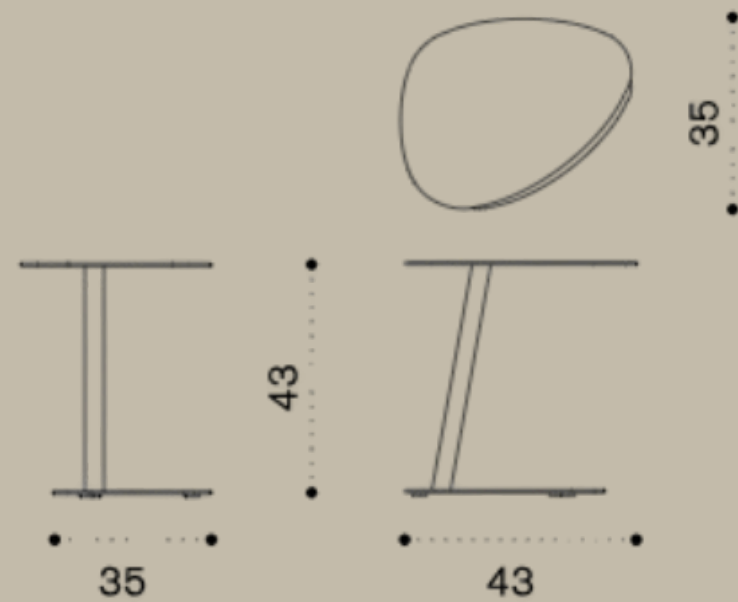

E57 Ethitex White

M31 Lily White

ETHIMO

SMART SIDE TABLE

43x43x35H

The Smart metal table pairs effortlessly with loungers and lounge chairs from the Ethimo collection.

44 Aluminium Warmgrey

ETHIMO