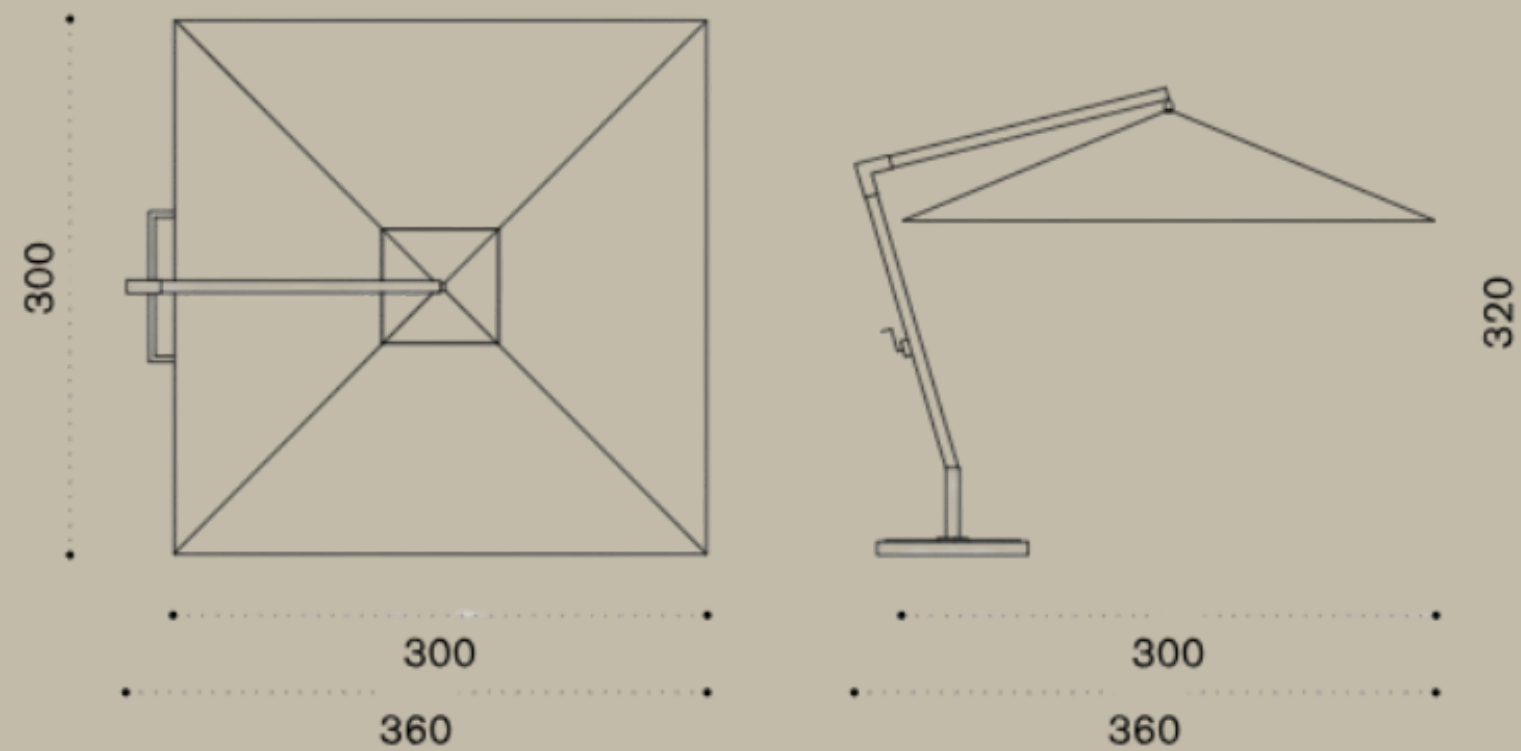

P12 Polyester Rubelli Gris Sauge

ETHIMO

HOLIDAY UMBRELLA

3X3M

Supported by a natural wood post, with geometrically symmetrical lines, Holiday is a practical and essential accessory for outdoor spaces.

A1 Acrylic Ivory