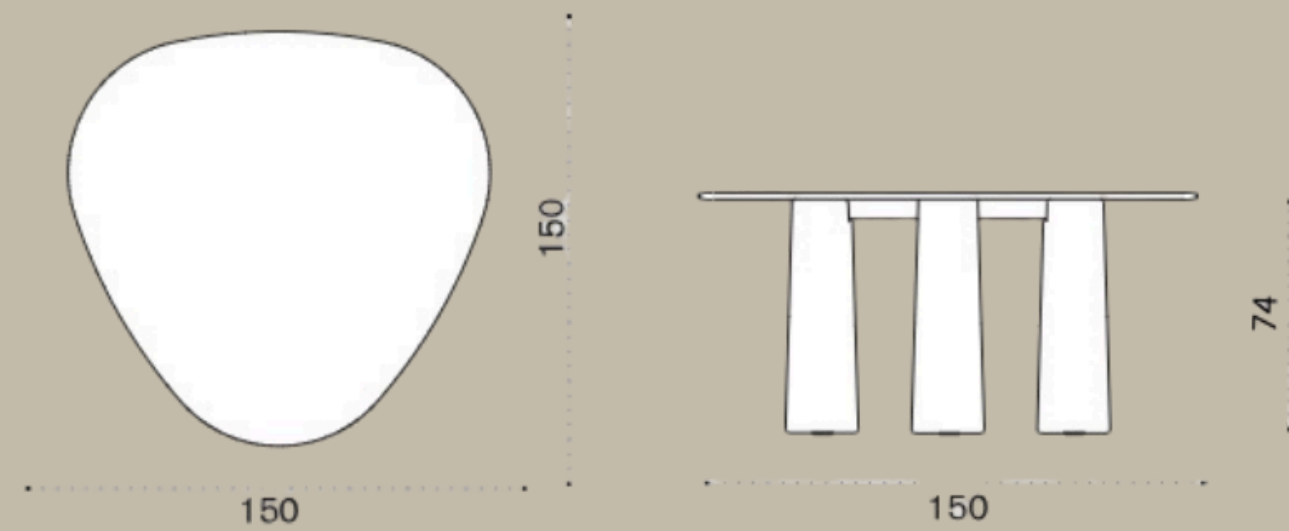

ETHIMO

BOLD DINING TABLE

150x150x74H

Bold, dining tables - Ethimo presents a new line of 'sculptured' tables that lend character to outdoor spaces.

CS07 / Concrete Beige