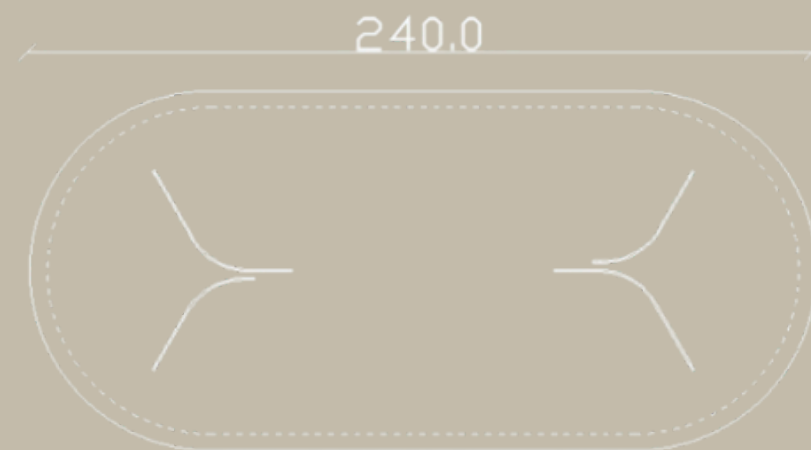

Metal
Brushed
Brass
Délabré
OPM20