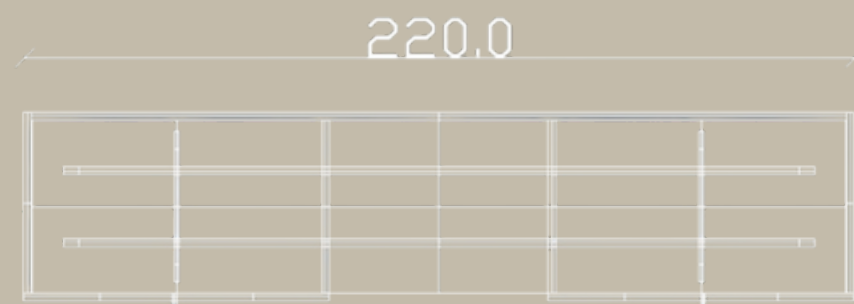

MARELLI

GEORGE CONSOLE

7GE201 | 220x50x71H

The George collection by Marco Cattaneo features elegant sideboards with customizable marble, glass, or wood tops, and metal legs and handles available in over 20 finishes, combining sophistication with durable craftsmanship for modern living rooms.

Marble

Cat.3
Calacatta
OPP7

Wood

Moka
Matt
Stained
Oak
OPR15