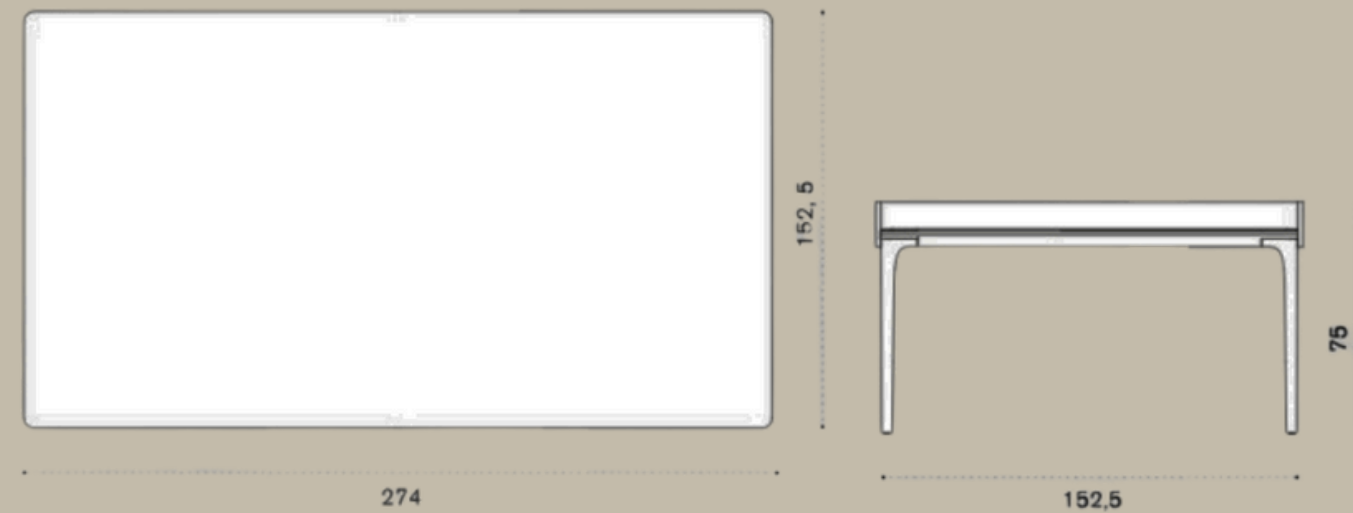

ETHIMO

PLAY TABLE

152.5x274x75H

Play is a family of square and rectangular tables with essential design, contemporary character and harmonious geometry.

38 Aluminium
Textured matt Olive
Green

LP / Ceramic Piombo Silk