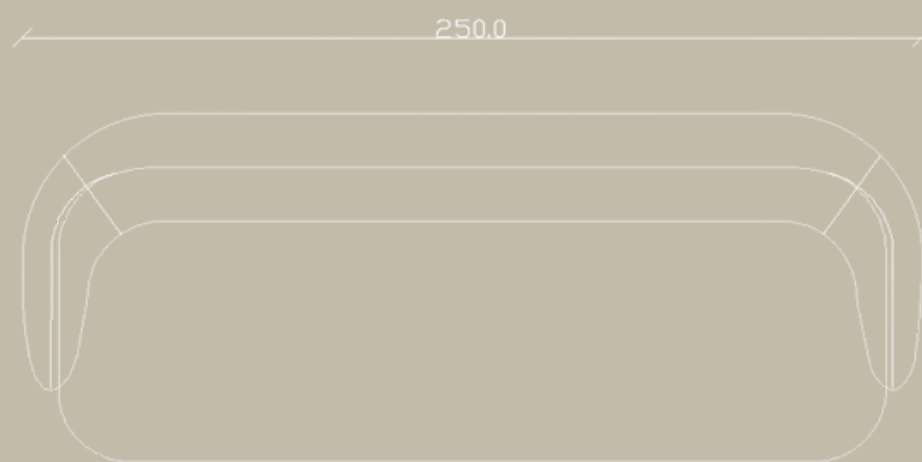

Metal

Brushed
Antique
Gold
OPM15