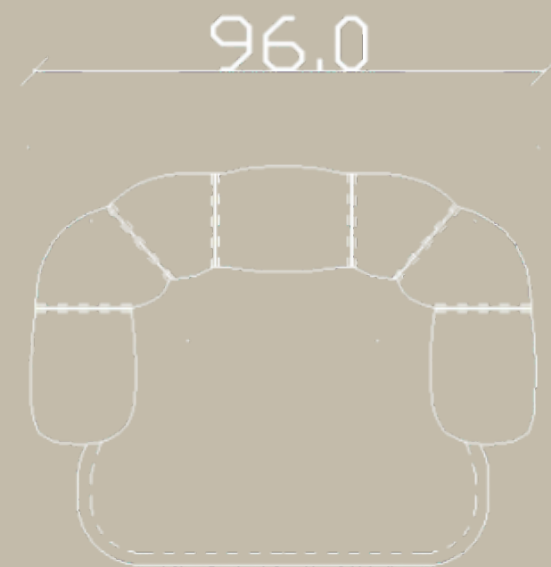

MARELLI

MILO ARMCHAIR

9MIL101 | 96x76x70H

The Milo armchair by Luca Erba, with its sinuous 1980s-inspired design and soft lines, offers a warm, comfortable ambiance and is available in various fabrics, leathers, and faux leathers, making it suitable for both residential and luxury contract environments.

Fabric

cat. H
Vello d'oro
30085-20
Muschio

Metal

Painted
Classic
Bronze
OPM9