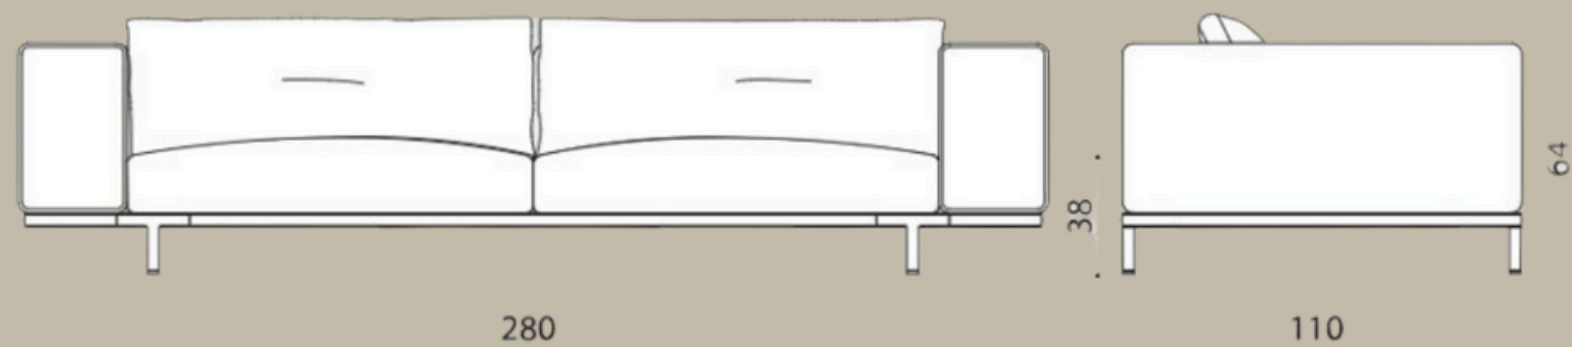

ETHIMO

COSTIERA SOFA

280x110x64H

Christophe Pillet's Costiera yacht collection blends aesthetics and functionality with premium materials and stylish, comfortable designs for modern floating lounges.

Alu. Silver/Teak

PP56 Polypropylene
Maiorca