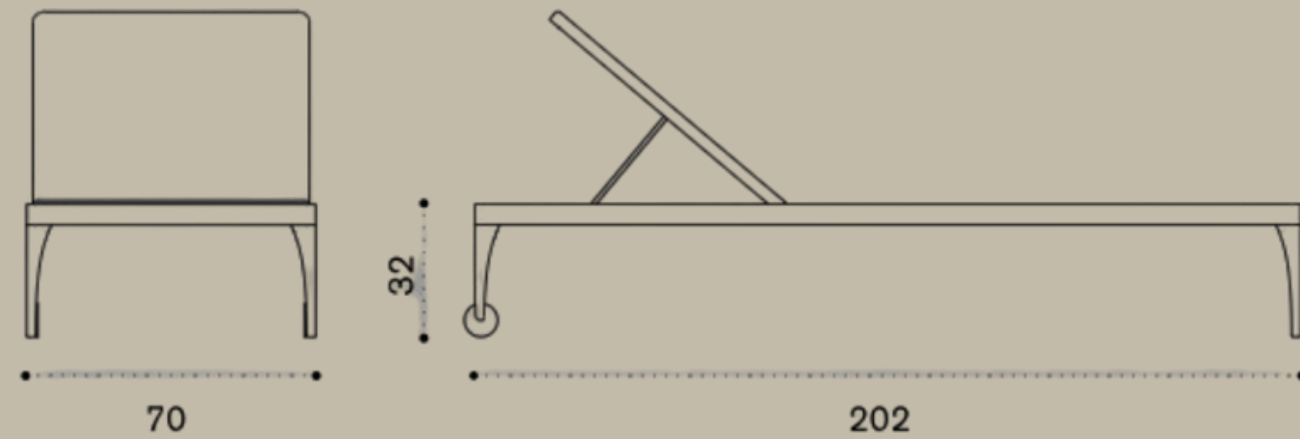

Teak

ETHIMO

INFINITY SUN BED

210x65x35H

The Infinity collection features a versatile lounge seating system with limitless configuration options, complemented by chairs, tables, loungers, and the added comfort of Lightwick fiber.