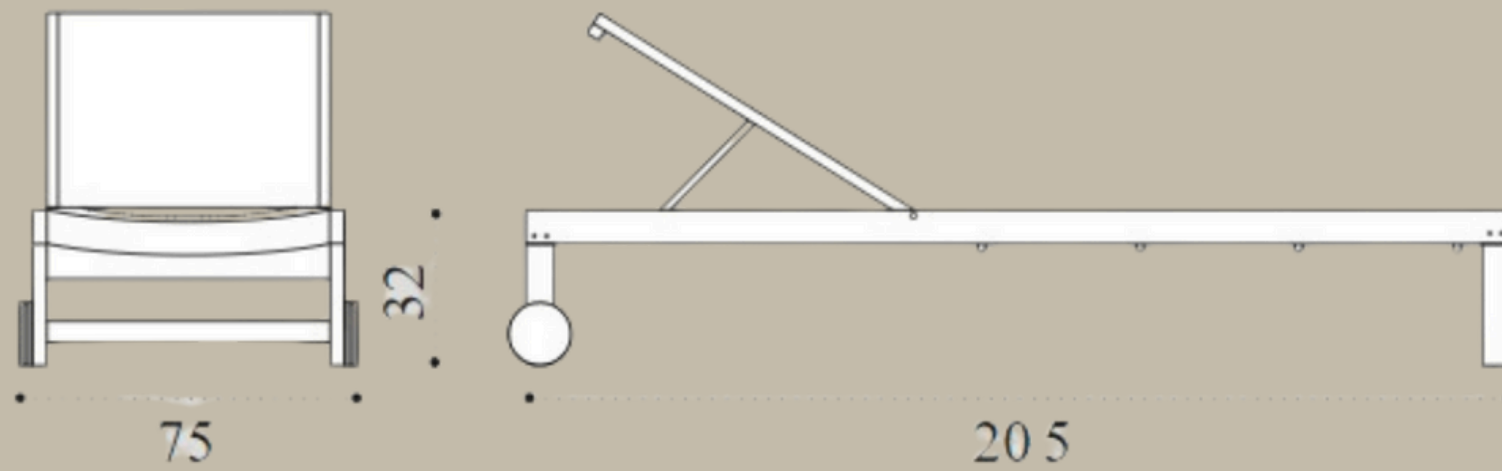

R71 / Flat Rope
Light Grey

T5 Pickled teak

ETHIMO

SAND SUN BED

205x75x32H

The Sand sun lounger features a sturdy wood frame with an adjustable back, available with waterproof fabric or a soft mattress in the all-teak version.