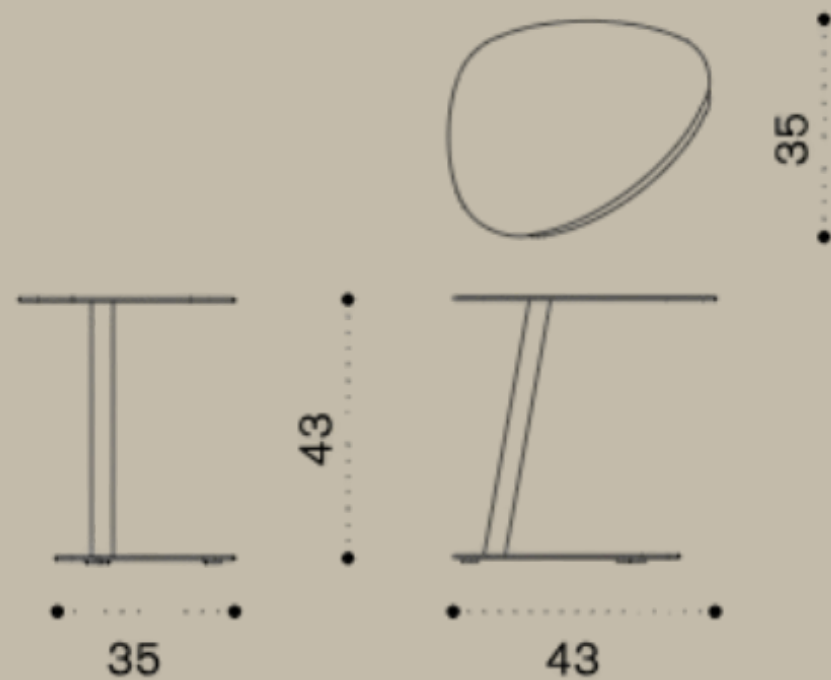

ETHIMO

SMART SIDE TABLE

43x43x35H

The Smart metal table pairs effortlessly with loungers and lounge chairs from the Ethimo collection.

43 Aluminium Textured matt Warmwhite