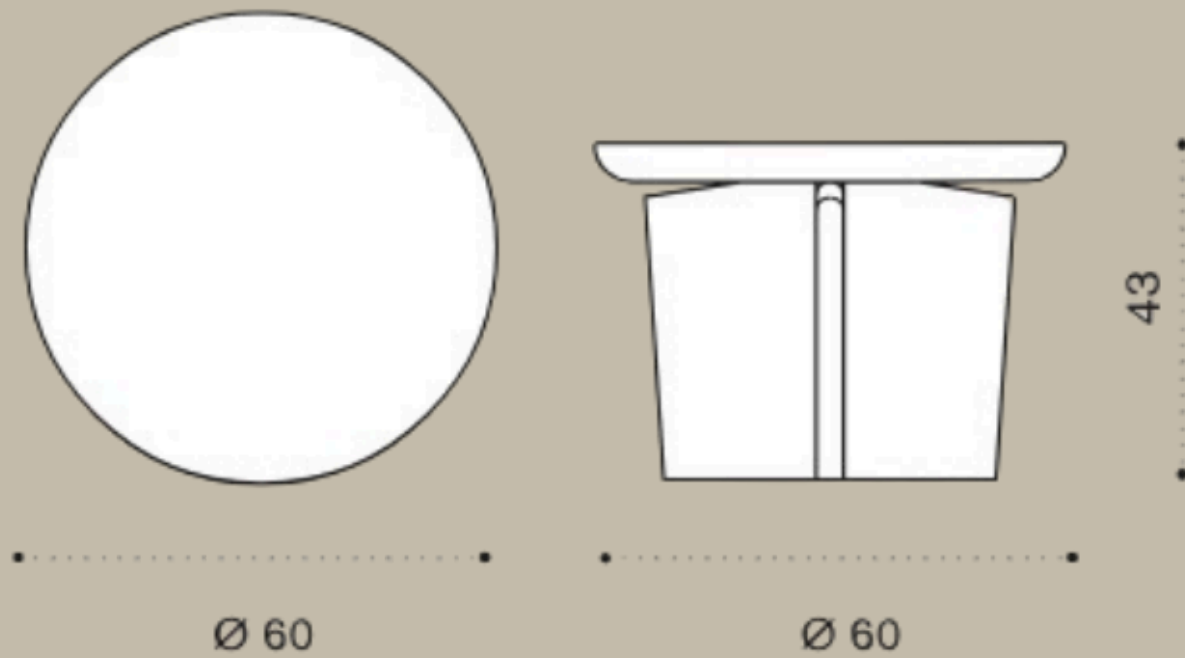

T1 Natural teak

BC Black Cork

ETHIMO

CROSS COFFEE TABLE

60x43H

Patrick Norguet's Cross coffee tables for Ethimo feature eco-friendly materials and versatile, nature-inspired designs in three sizes for indoor and outdoor use.