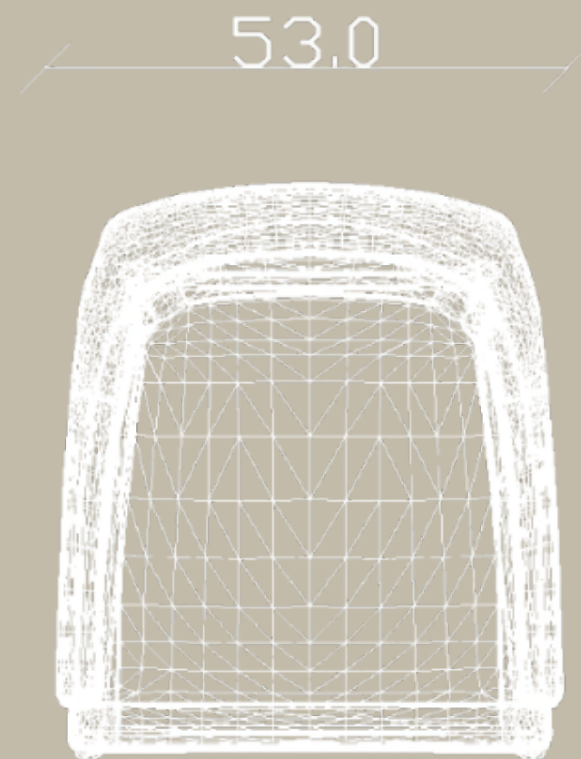

MARELLI

GRACE BAR STOOL

9GR105 | 53x56x89H

The Grace stool features a timeless design with a customizable wooden base, fabric or leather upholstery, and options for armrests, making it versatile for both residential and commercial spaces.

Leather
cat. extra
Soffio
C50-28

Wood
Charcoal
Stained
Oak
OPR11