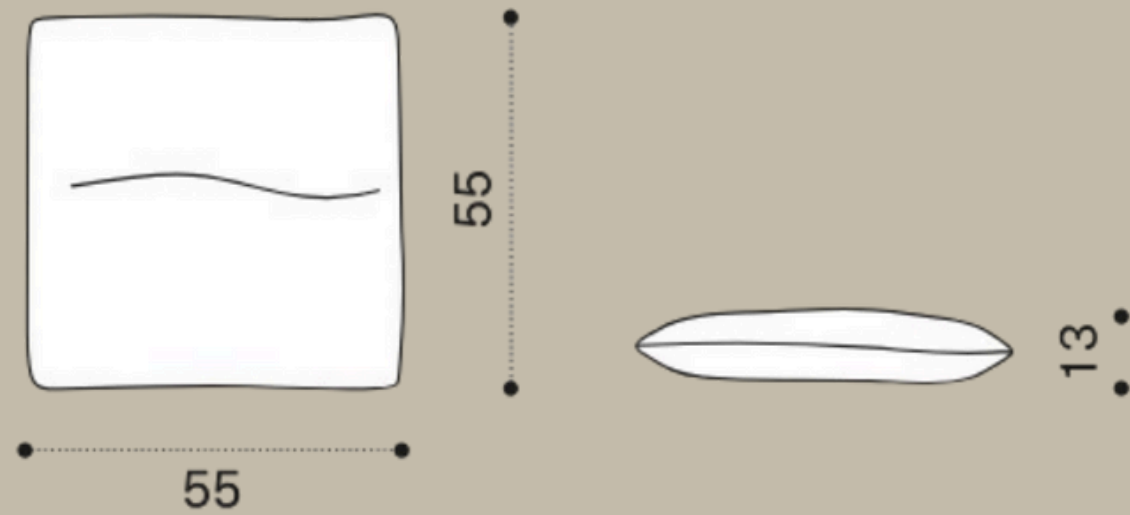

0001 Polyolefins soft Ivory Melange

ETHIMO

RAFAEL CUSHION

55x55

Paola Navone's Rafael collection features a bold design with a brushed teak structure, metal accents, and artisanal marble and stone, complemented by sophisticated textiles for its cushions.