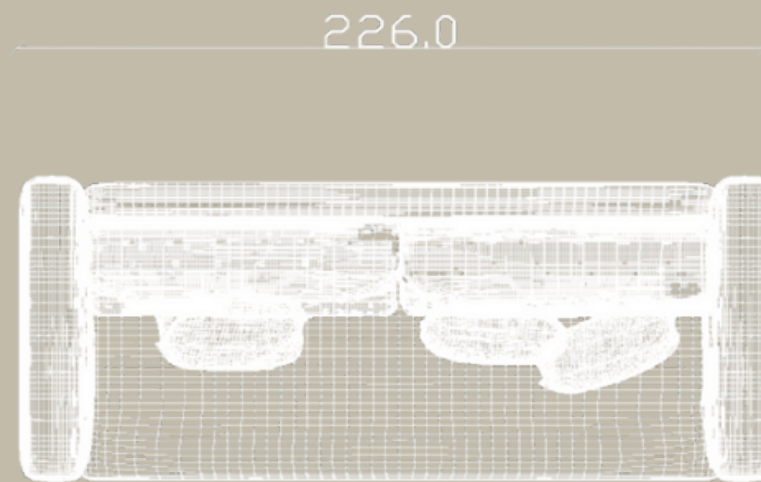

Metal
Painted
Golden
Beach
OPM10