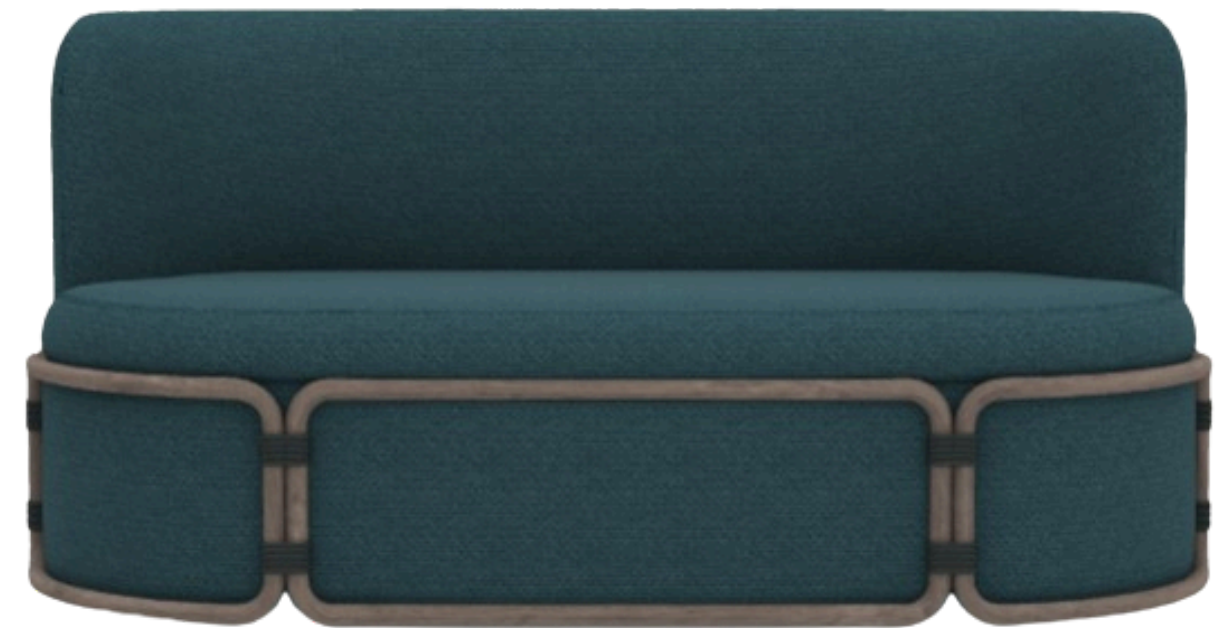

M43 Textured matt
Warmwhite

T5 Pickled teak

ETHIMO

ROTIN SOFA

164x78.5x80H

The Rotin lounge collection, featuring a sofa, armchair, coffee table, and pouf in pickled teak, blends Asian-inspired bamboo and rattan techniques to offer a fresh approach to outdoor social relaxation.

PP41 Polypropylene
Aegean Blue Fabric

T5 Pickled teak

ETHIMO

ROTIN PILLOW

45x45

The Rotin lounge collection, featuring a sofa, armchair, coffee table, and pouf in pickled teak, blends Asian-inspired bamboo and rattan techniques to offer a fresh approach to outdoor social relaxation.