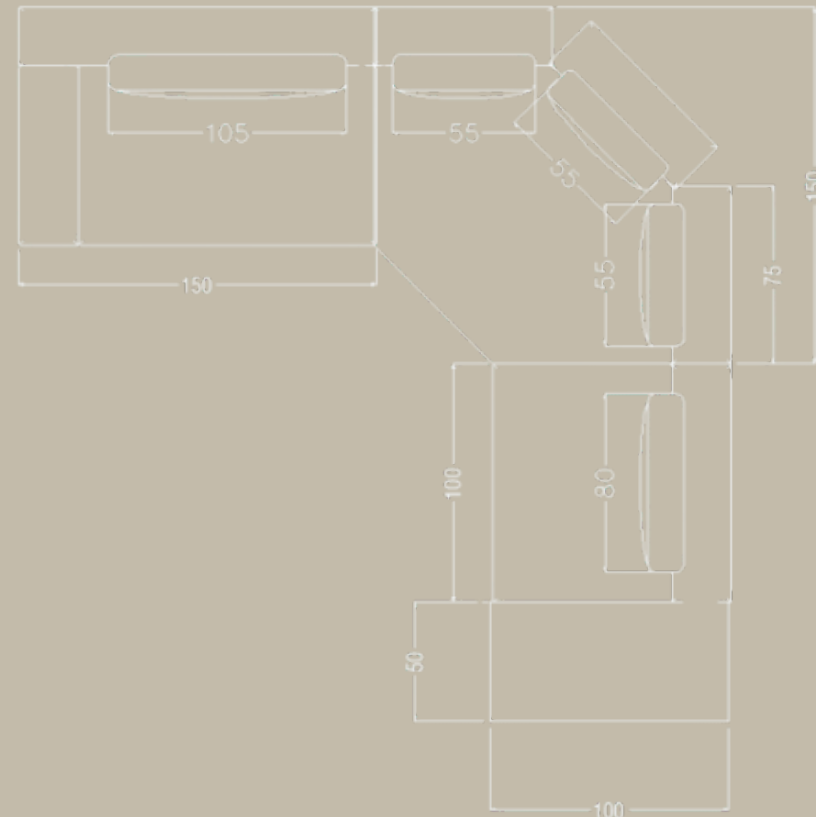

Fabric
Cat. D-E
Nebraska
1592
COL 18

Metal
Brushed
Antique
Gold
OPM15

MARELLI

ARTHUR COFFEE TABLE

7ART201 | 50x50H

The Arthur coffee tables, with their sculptural metal cylinder base and marble or glass tops, offer a modern, elegant look and come in various sizes and finishes, making them versatile for both commercial and residential spaces.