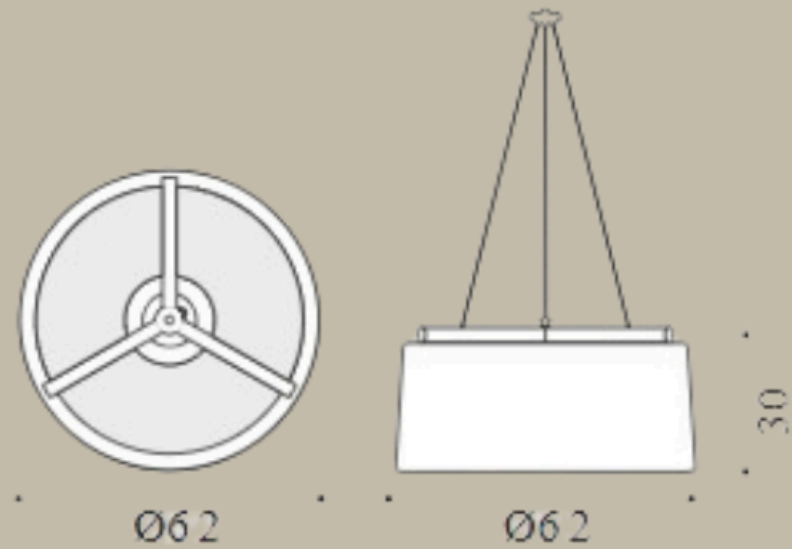

ETHIMO

KILT LAMP

62x62x30H

Marcello Ziliani's Kilt seat, available in teak or aluminum, offers versatile designs that adapt to and enhance any space.

T1 Natural teak

RCD / Round Rope Dark Grey