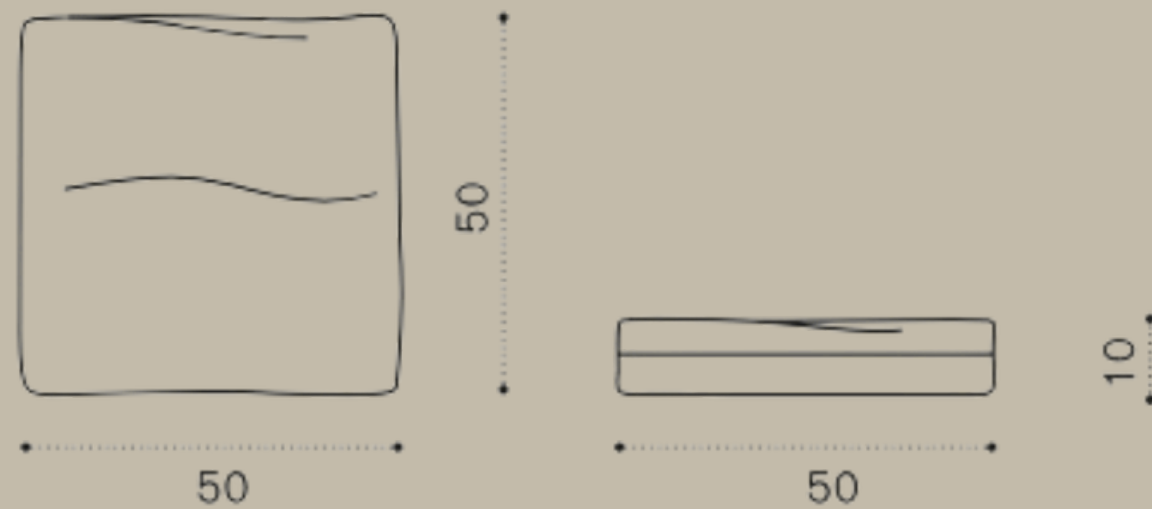

T1 Natural teak

A24 Acrylic Nature Grey

ETHIMO

GRAND LIFE CUSHION

50x50

Christophe Pillet's Grand Life collection for Ethimo features lounge furniture with inviting ergonomics, reflecting a relaxed and sophisticated outdoor living lifestyle.