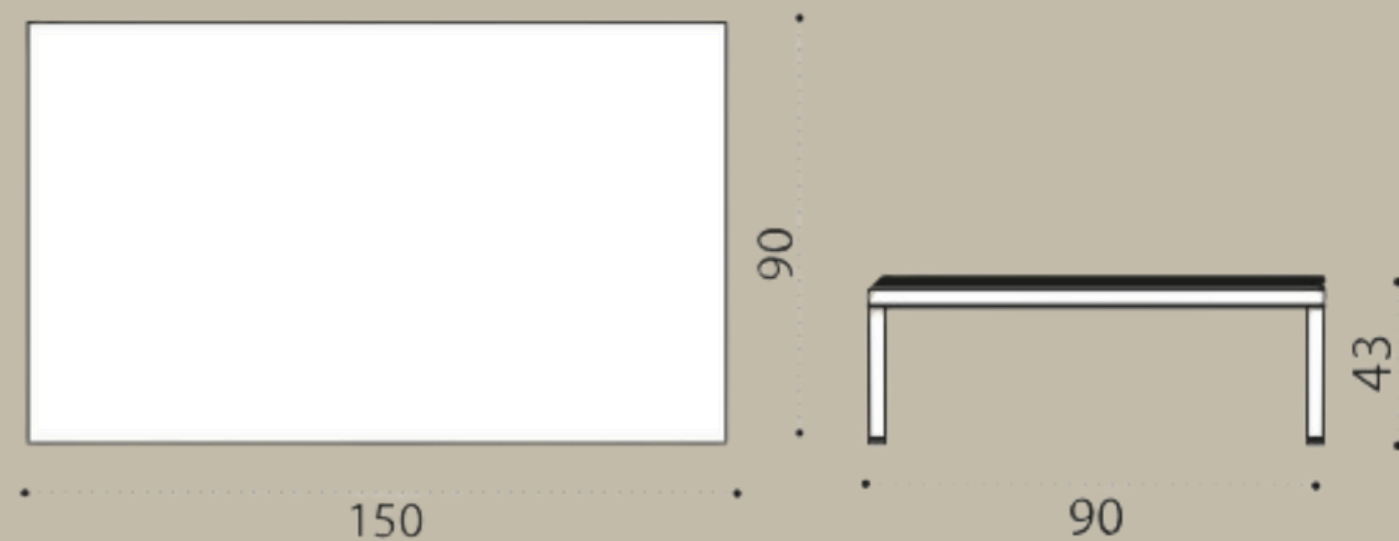

Alu. Silver/Teak

Linen-Faux Feather

ETHIMO

BAIA COFFEE TABLE

150x90x43H

Ethimo and Christophe Pillet's Baia and Costiera collections introduce a refined approach to yacht design, blending outdoor and interior decor for a seamless, limitless open-air living experience on the sea.