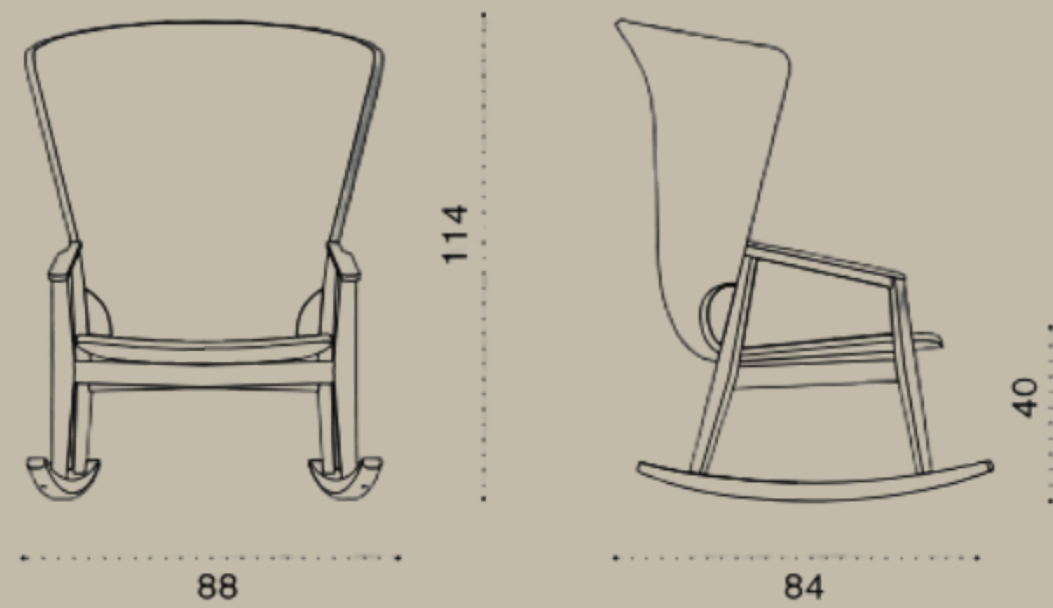

R71 / Flat Rope
Light Grey

T5 Pickled teak

ETHIMO

KNIT ROCKING CHAIR

88x84x114H

The Knit collection combines teak and woven rope for stylish, functional furniture, now including pickled teak, light gray rope, and a rocking lounge chair inspired by the bergère.