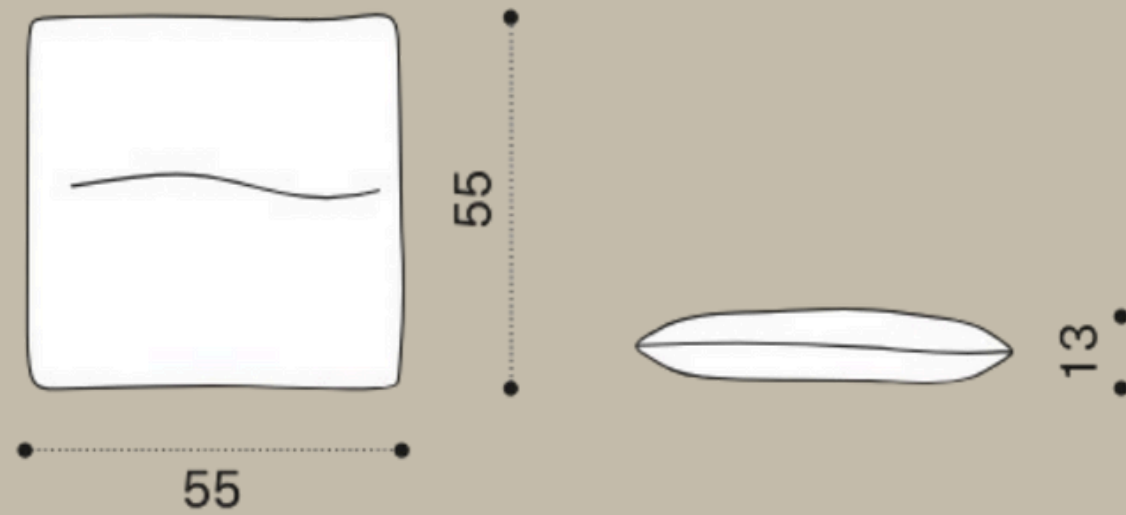

P25 Polyester Hydro White

ETHIMO

RAFAEL CUSHION

55x55

Paola Navone's Rafael collection features a bold design with a brushed teak structure, metal accents, and artisanal marble and stone, complemented by sophisticated textiles for its cushions.