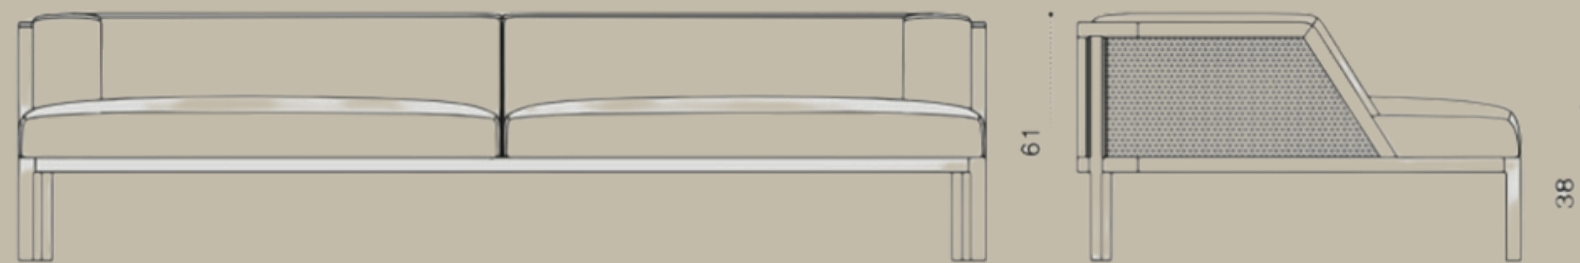

A24 Acrylic Nature Grey

ETHIMO

GRAND LIFE SOFA

240x110x61H

Christophe Pillet's Grand Life collection for Ethimo features lounge furniture with inviting ergonomics, reflecting a relaxed and sophisticated outdoor living lifestyle.