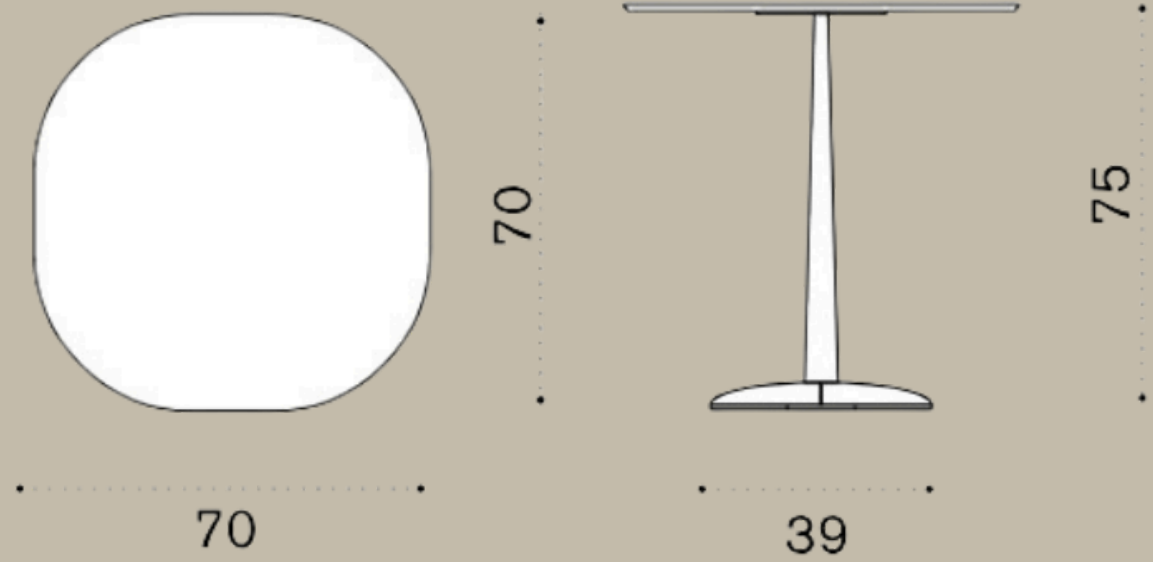

ETHIMO

ENJOY TABLE

70x70x75H

The Enjoy collection of outdoor tables from Ethimo features essential lines and a contemporary style, designed to pair with any lounge or dining chair for both private and contract use.

M51 Coffee Brown

LV / Ceramic stone Black
Vulcano