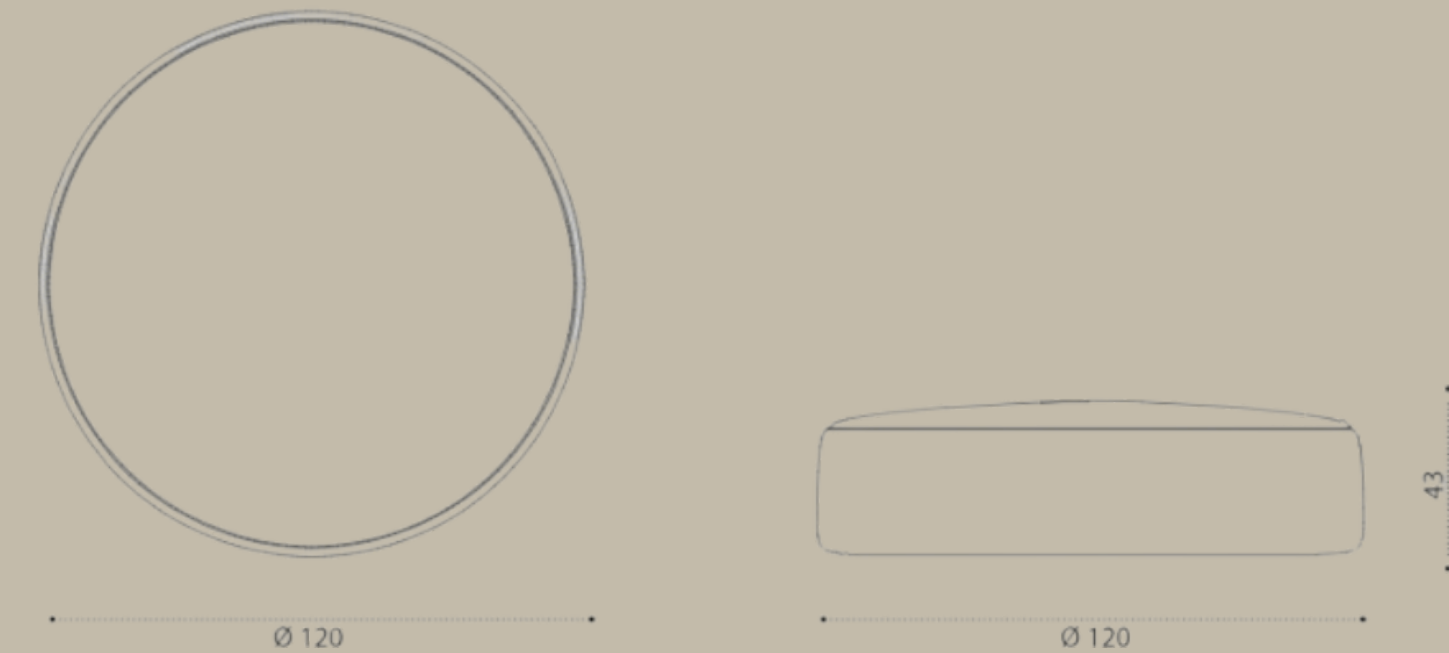

Alu. Silver/Teak

Travertino Silver

ETHIMO

ISOLA POUF

120x43H

The Isola outdoor poufs, large and versatile, offer comfortable standalone seating solutions that create "islands" for relaxed outdoor living.

Dharma 200-700 white